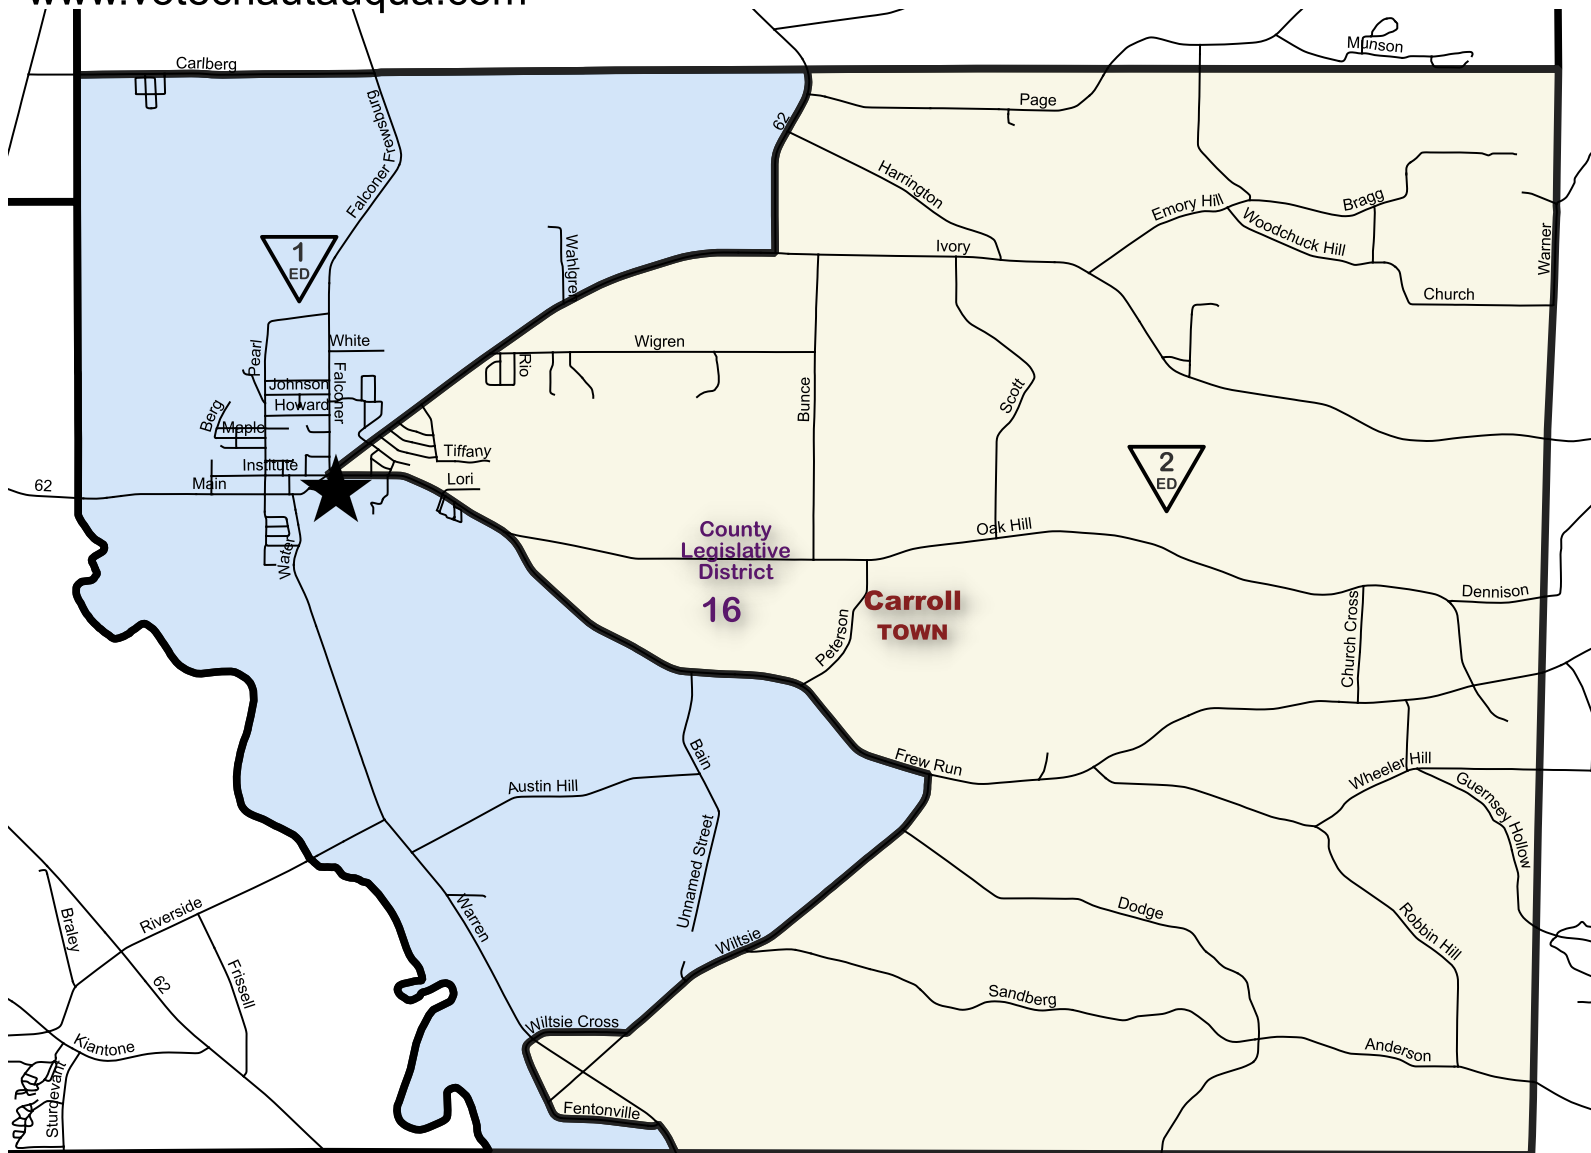

Chautauqua County Board of Elections

Town of Carroll

Election District Overview

County Legislative District 16

Chautauqua County Board of Elections
 Hall R Clothier Building
 7 North Erie Street
 Mayville, New York 14757
 Telephone (716) 753-4580
 Fax (716) 753-4111
www.votechautauqua.com

Polling Site:
 Frew Fire Station #2 (Blue Bldg)
 25 Hazzard St.
 Frewsburg NY 14738

February, 2023

For any questions or concerns please visit: www.votechautauqua.com

Election District
 Boundary Line