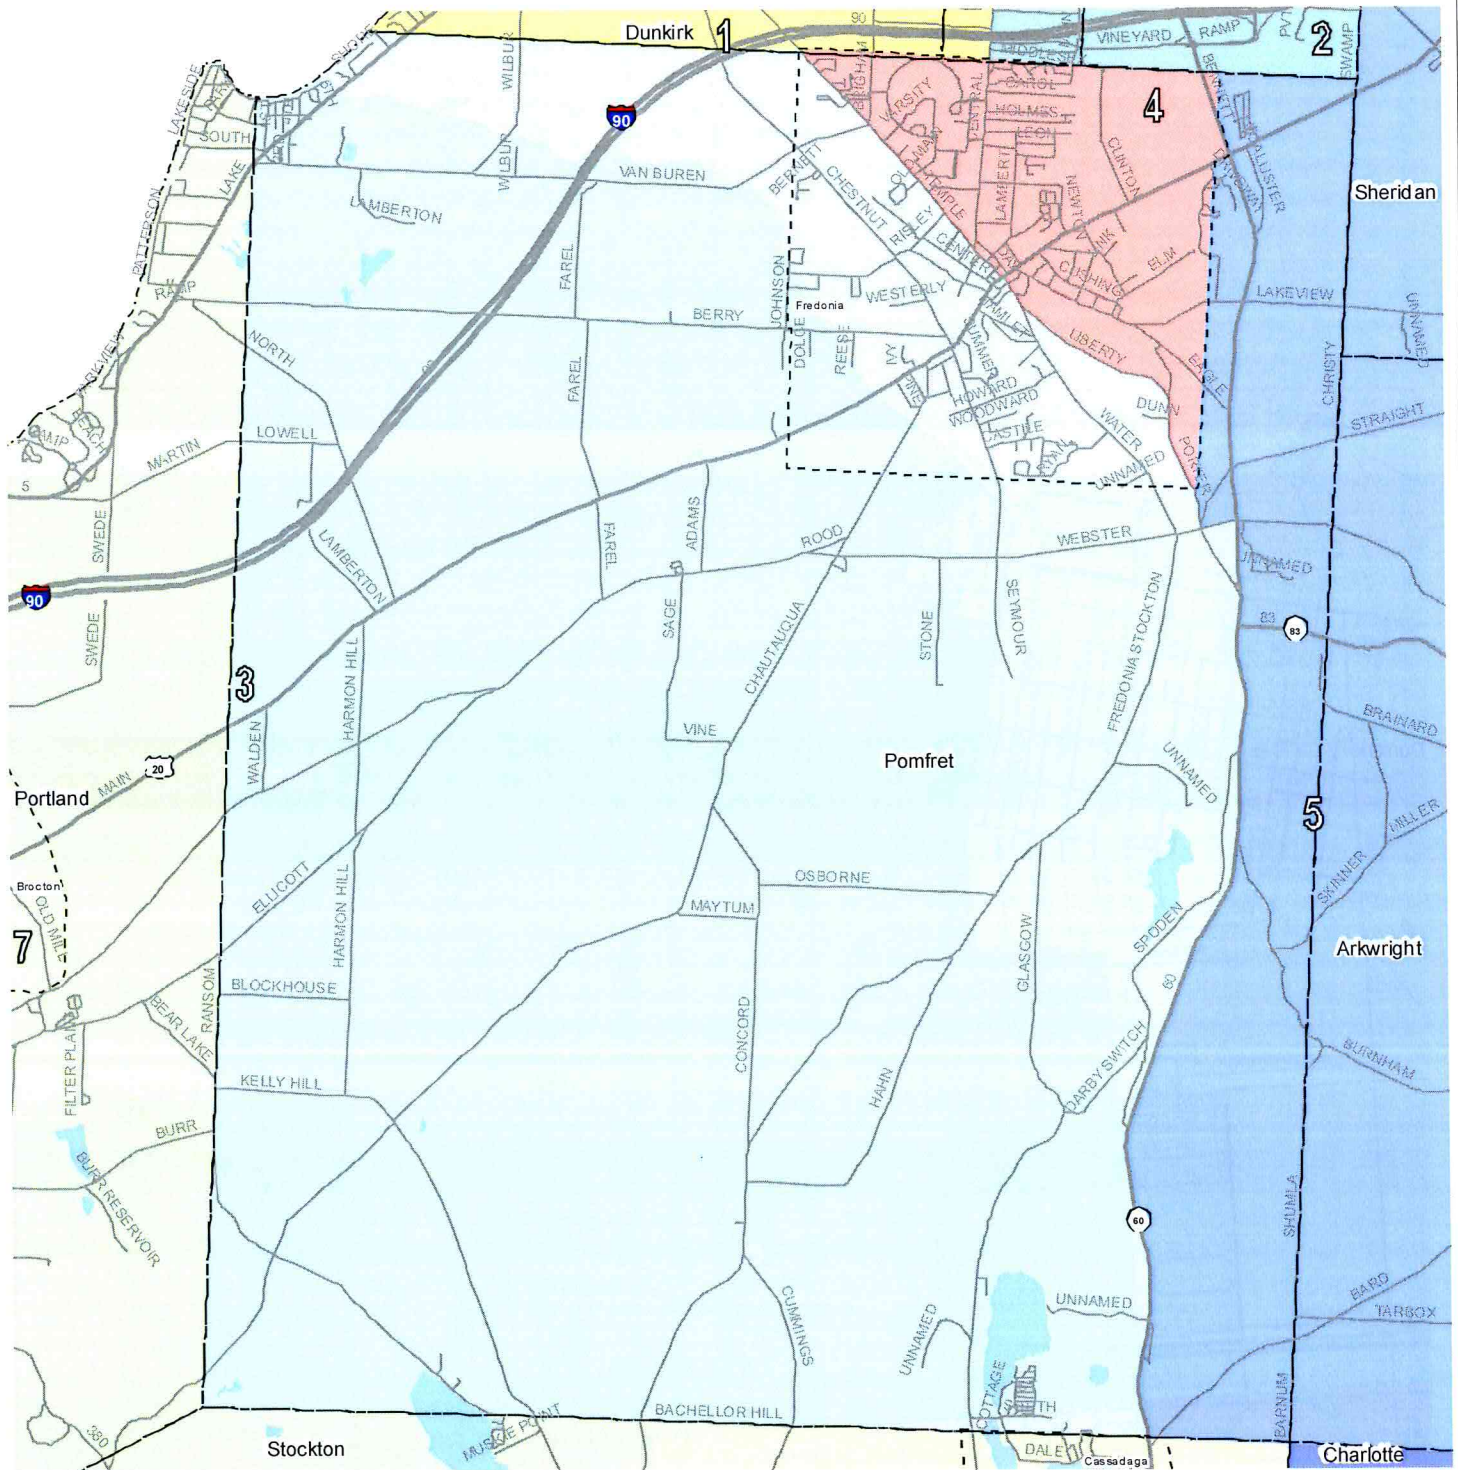

Chautauqua County, New York

LEGISLATIVE DISTRICT 3

Legend

7	14	Roads	⬜	Villages	
1	8	15	— Interstate	⬜	Towns
2	9	16	— State	—	Streets
3	10	17	— U.S.	⬜	Water Body
4	11	18	— County		
5	12	19			
6	13				

Chautauqua County - District 3
Legislative Redistricting - 2010 Census
Local Law Introductory No. 6-12
Filed with Clerk of the County Legislature - 10/12/12