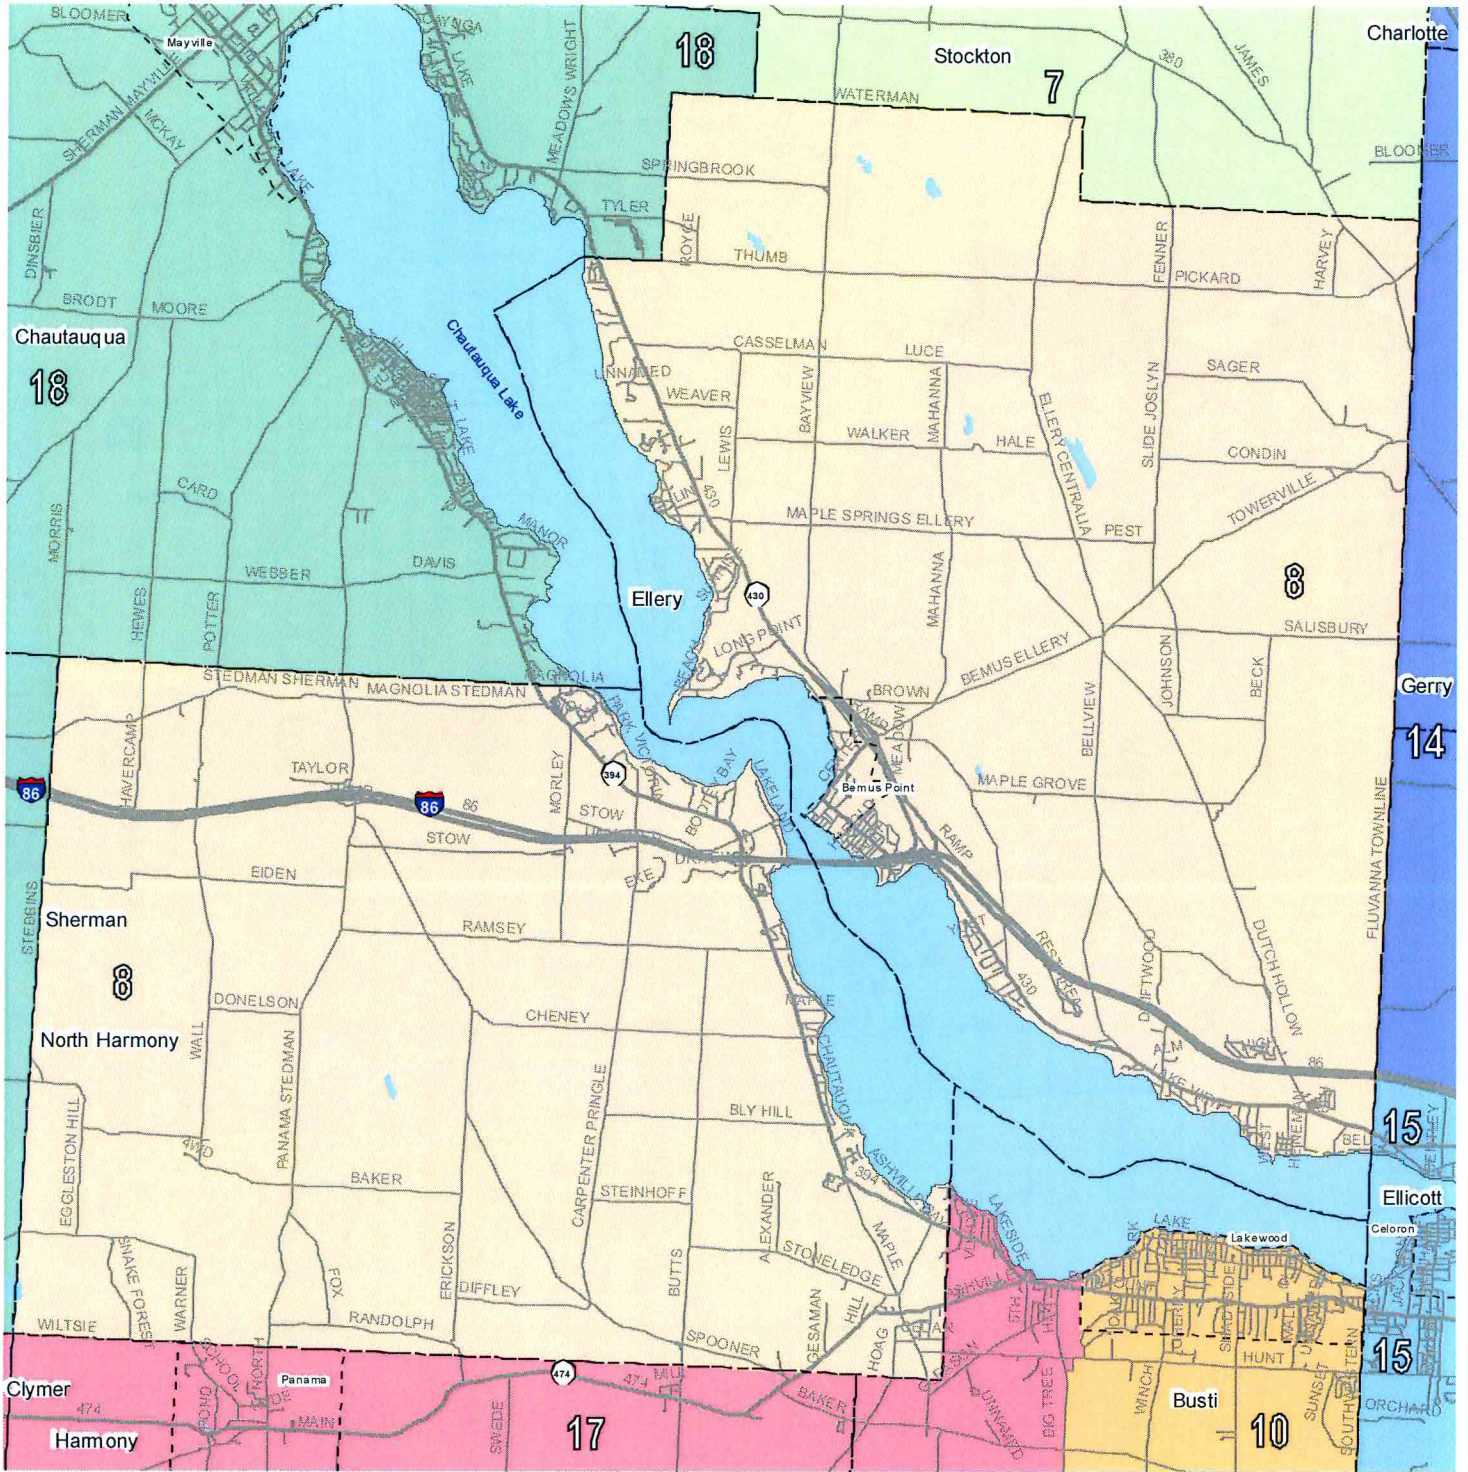

Chautauqua County, New York

LEGISLATIVE DISTRICT 8

Legend

Legislative Districts	7	14	Roads	▭ Villages
1	8	15	— Interstate	▭ Towns
2	9	16	— State	— StreetSegmentPublic_Clip1
3	10	17	— U.S.	▭ Water Body
4	11	18	— County	
5	12	19		
6	13			

Chautauqua County - District 8
Legislative Redistricting - 2010 Census
Local Law Introductory No. 6-12
Filed with Clerk of the County Legislature - 10/12/12