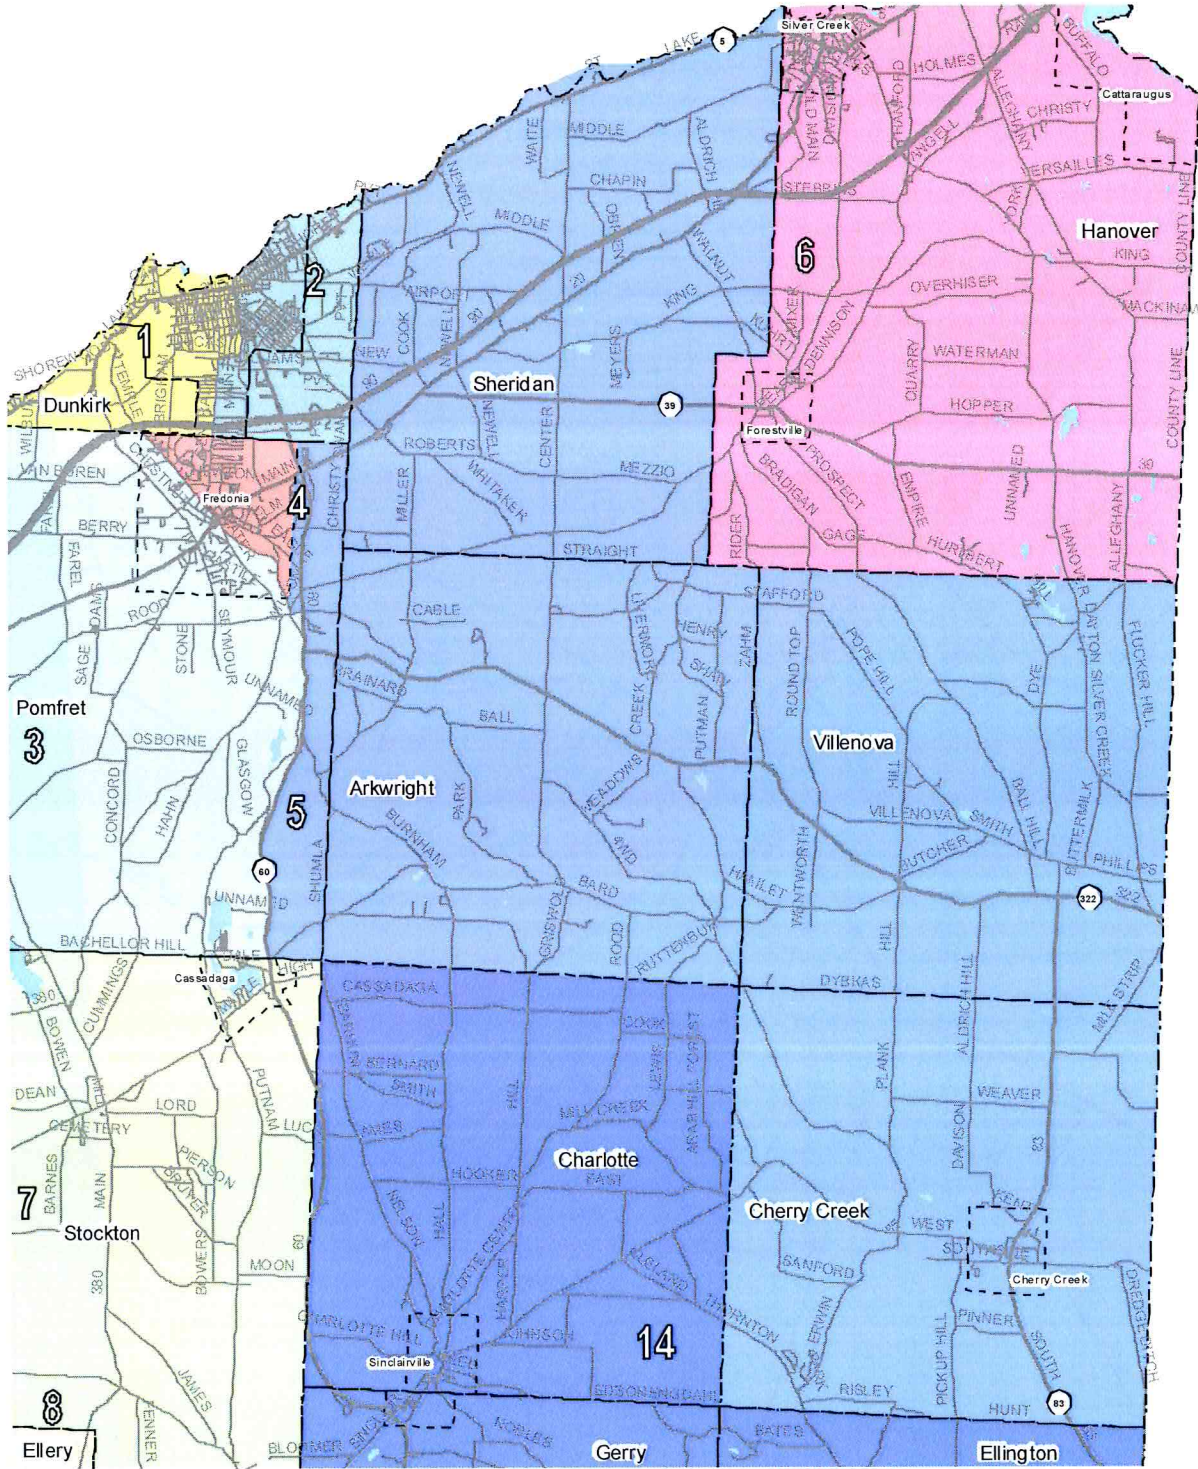

Chautauqua County, New York LEGISLATIVE DISTRICT 5

Legend

Legislative Districts	7	14	Roads	Villages
1	8	15	Interstate	Towns
2	9	16	State	Streets
3	10	17	U.S.	Water Body
4	11	18	County	
5	12	19		
6	13			

Chautauqua County - District 5
Legislative Redistricting - 2010 Census
Local Law Introductory No. 6-12
Filed with Clerk of the County Legislature - 10/12/12