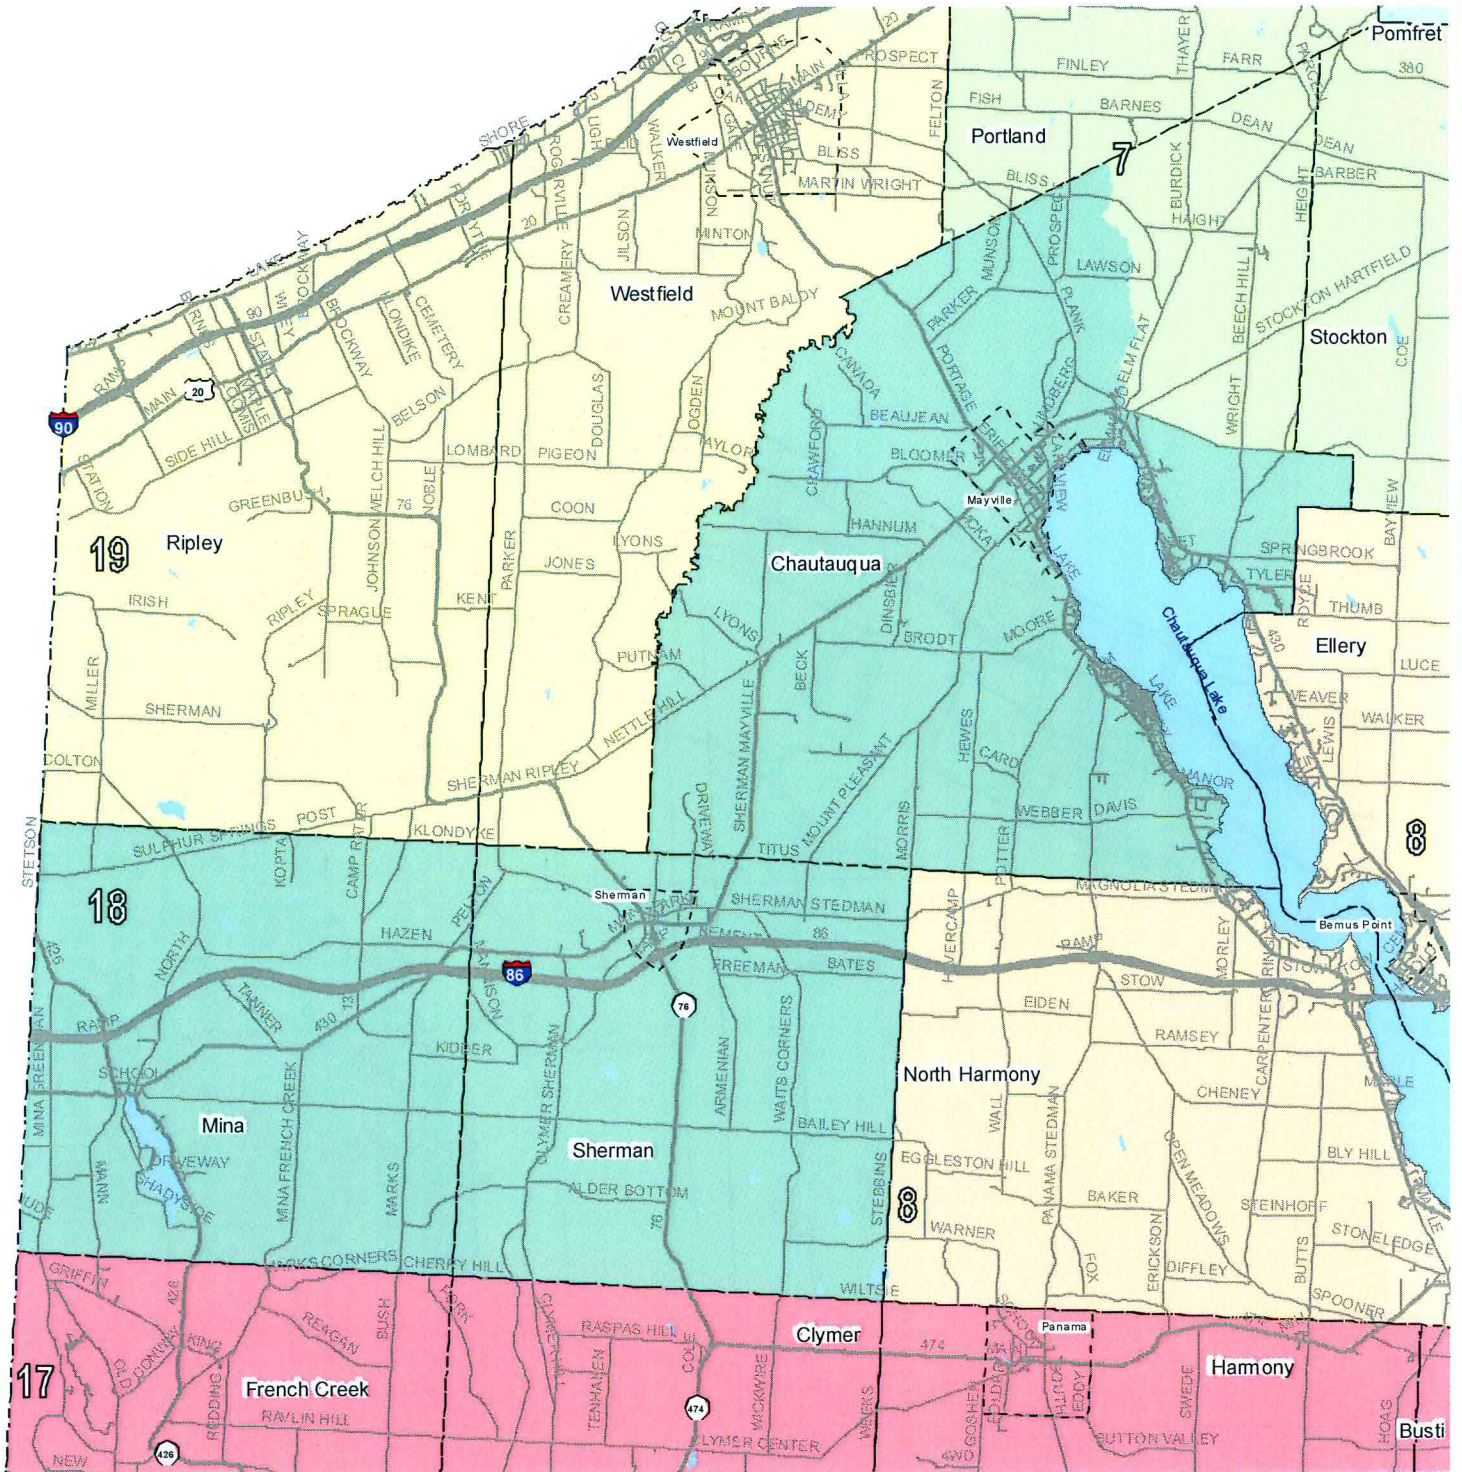

Chautauqua County, New York

LEGISLATIVE DISTRICT 18

Legend

1	8	14	Interstate	Villages
2	9	15	State	Towns
3	10	16	U.S.	Streets
4	11	17	County	Water Body
5	12	18		
6	13	19		

Chautauqua County - District 18
Legislative Redistricting - 2010 Census
Local Law Introductory No. 6-12
Filed with Clerk of the County Legislature - 10/12/12