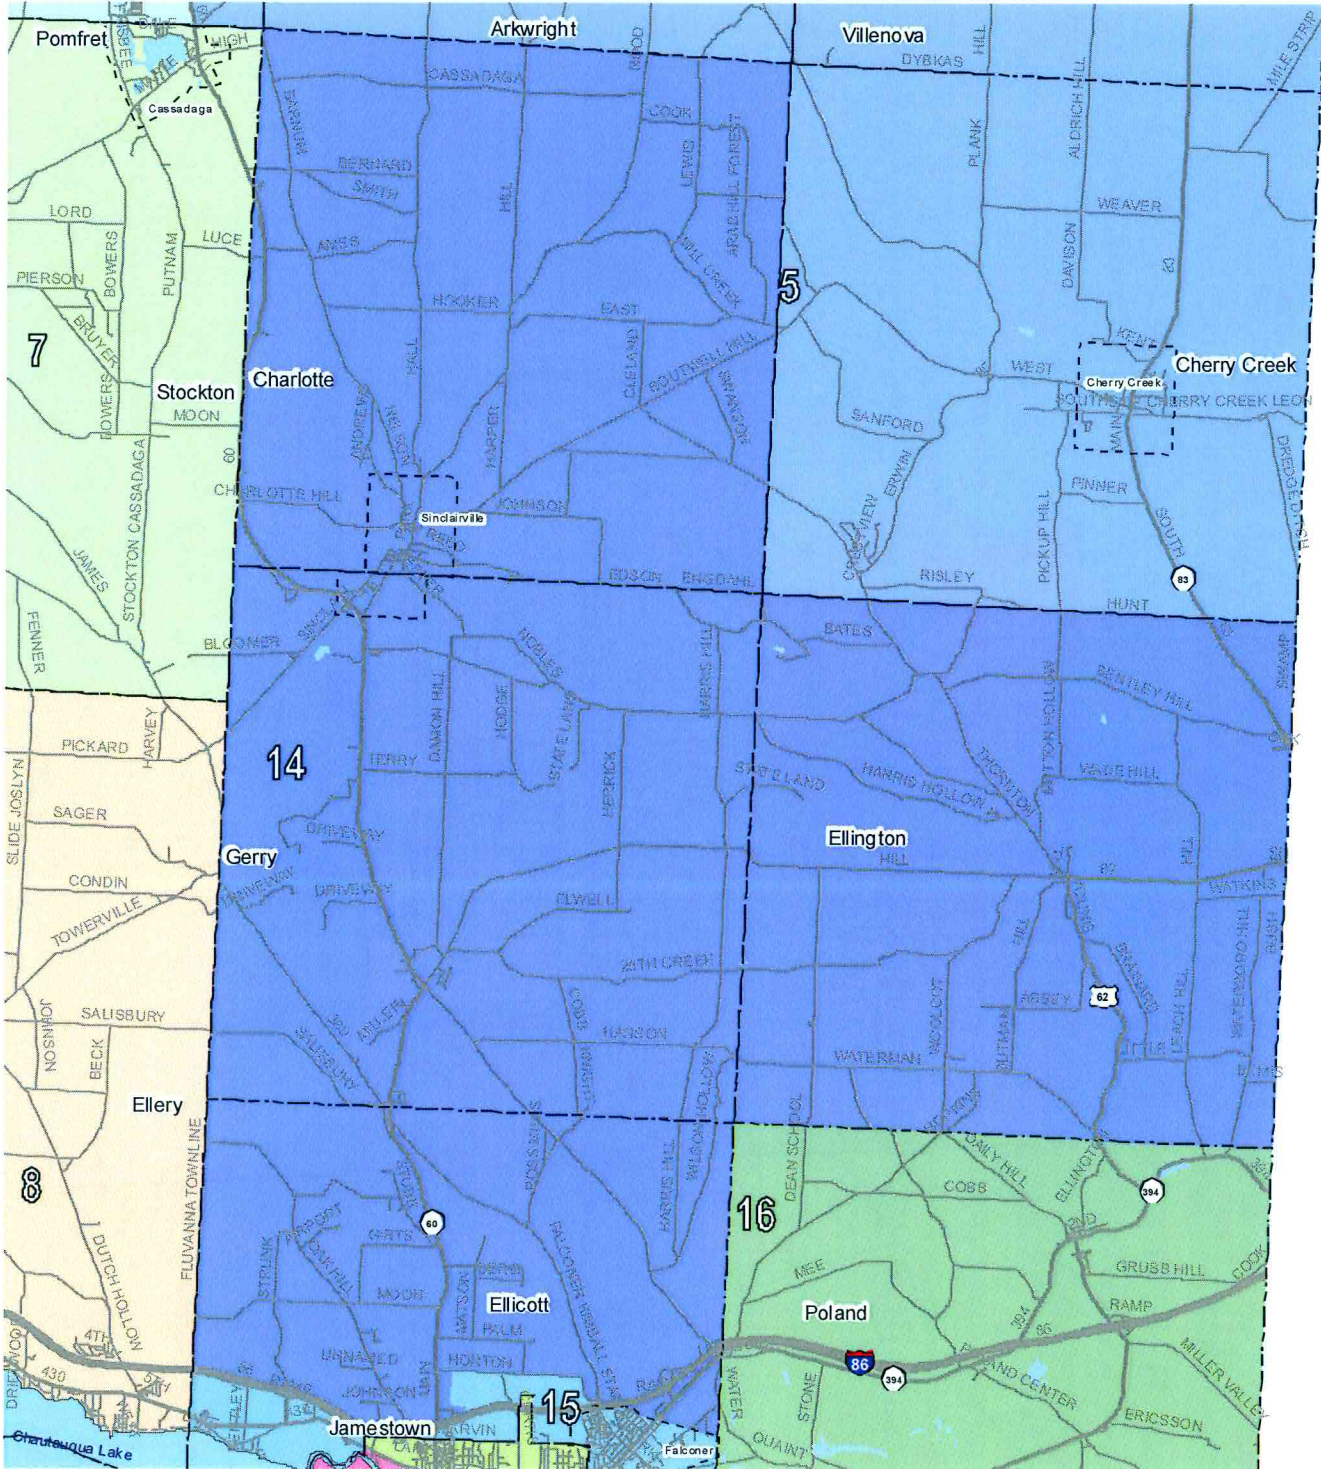

Chautauqua County, New York

LEGISLATIVE DISTRICT 14

Legend

Legislative Districts	7	14	Roads	⬜ Villages
1	8	15	— Interstate	⬜ Towns
2	9	16	— State	— Streets
3	10	17	— U.S.	⬜ Water Body
4	11	18	— County	
5	12	19		
6	13			

Chautauqua County - District 14
Legislative Redistricting - 2010 Census
Local Law Introductory No. 6-12
Filed with Clerk of the County Legislature - 10/12/12