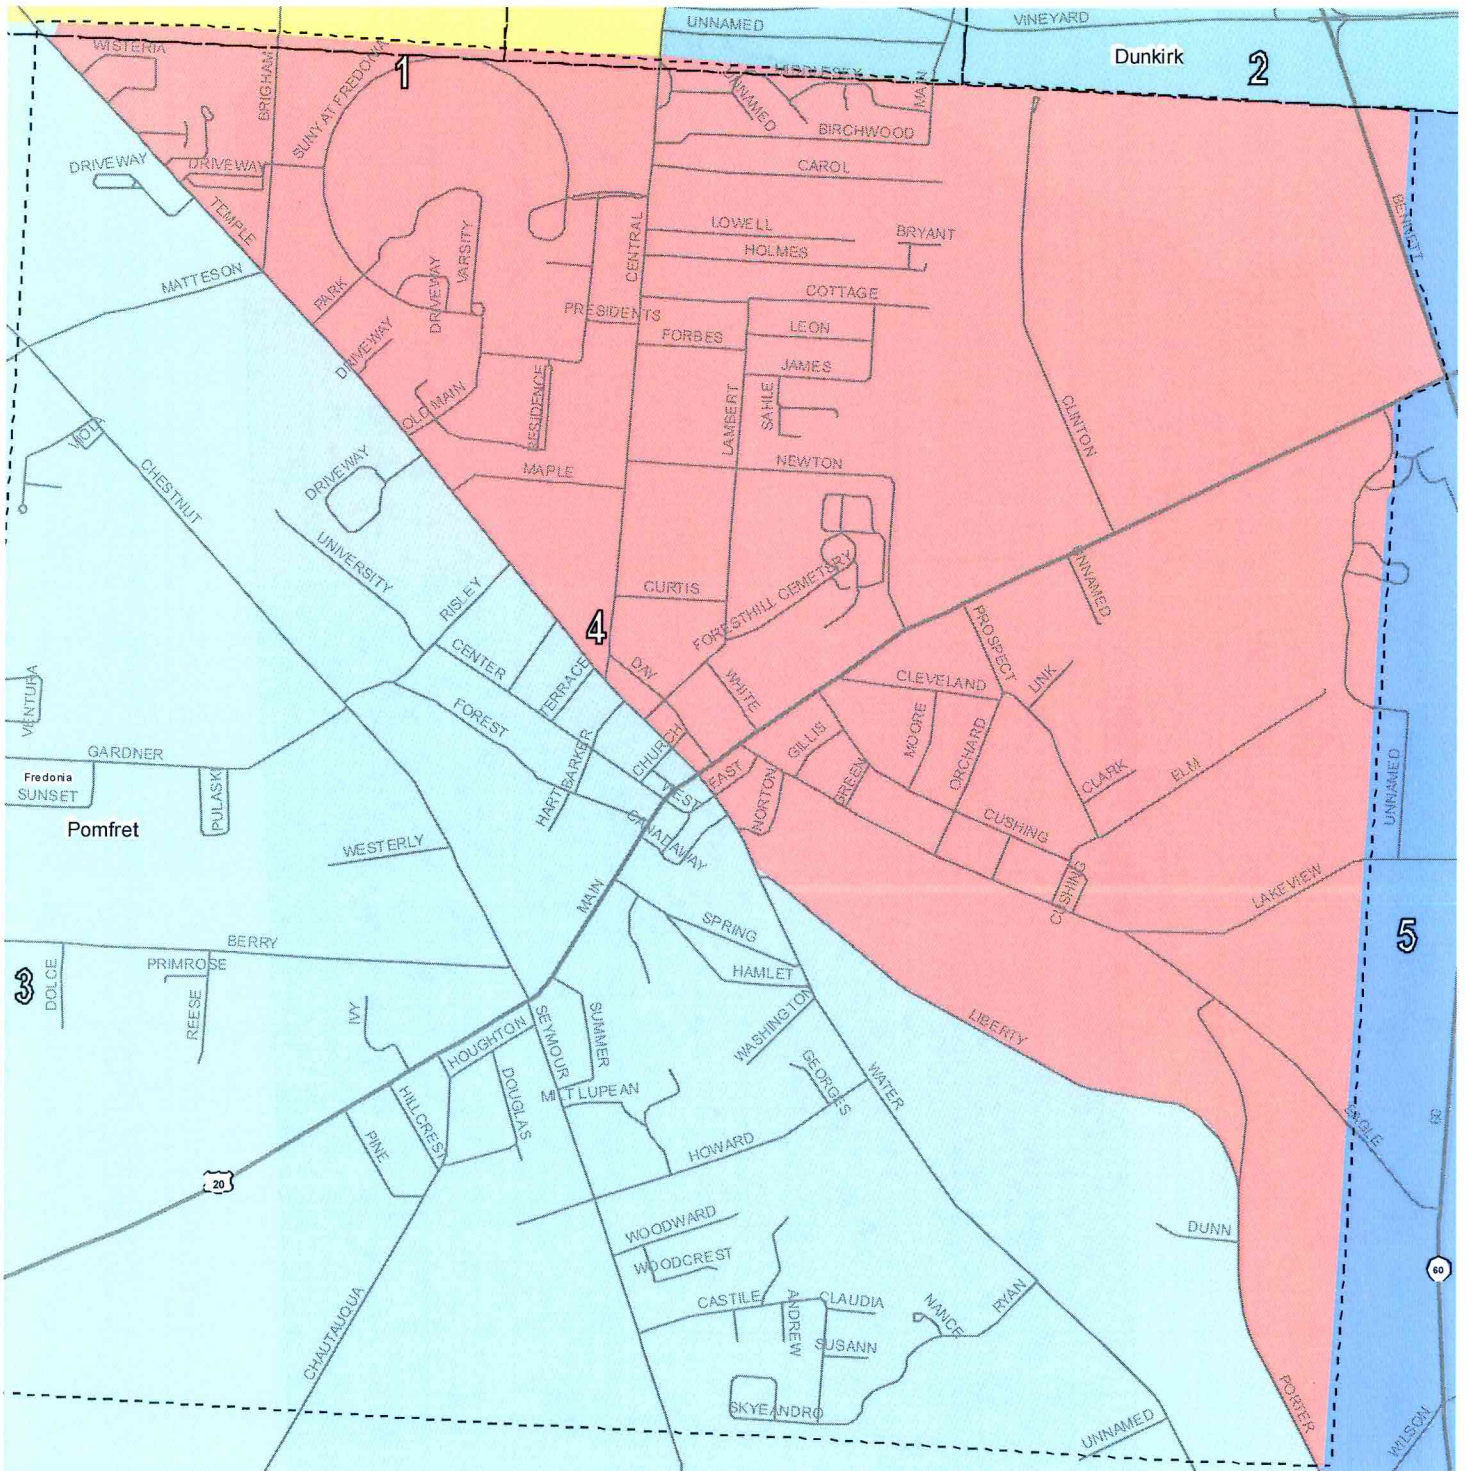

Chautauqua County, New York

LEGISLATIVE DISTRICT 4

Legend

Legislative Districts	7	14 Roads	Millages
1	8	15 Interstate	Towns
2	9	16 State	Streets
3	10	17 U.S.	Water Body
4	11	18 County	
5	12	19	
6	13		

Chautauqua County - District 4
Legislative Redistricting - 2010 Census
Local Law Introductory No. 6-12
Filed with Clerk of the County Legislature - 10/12/12