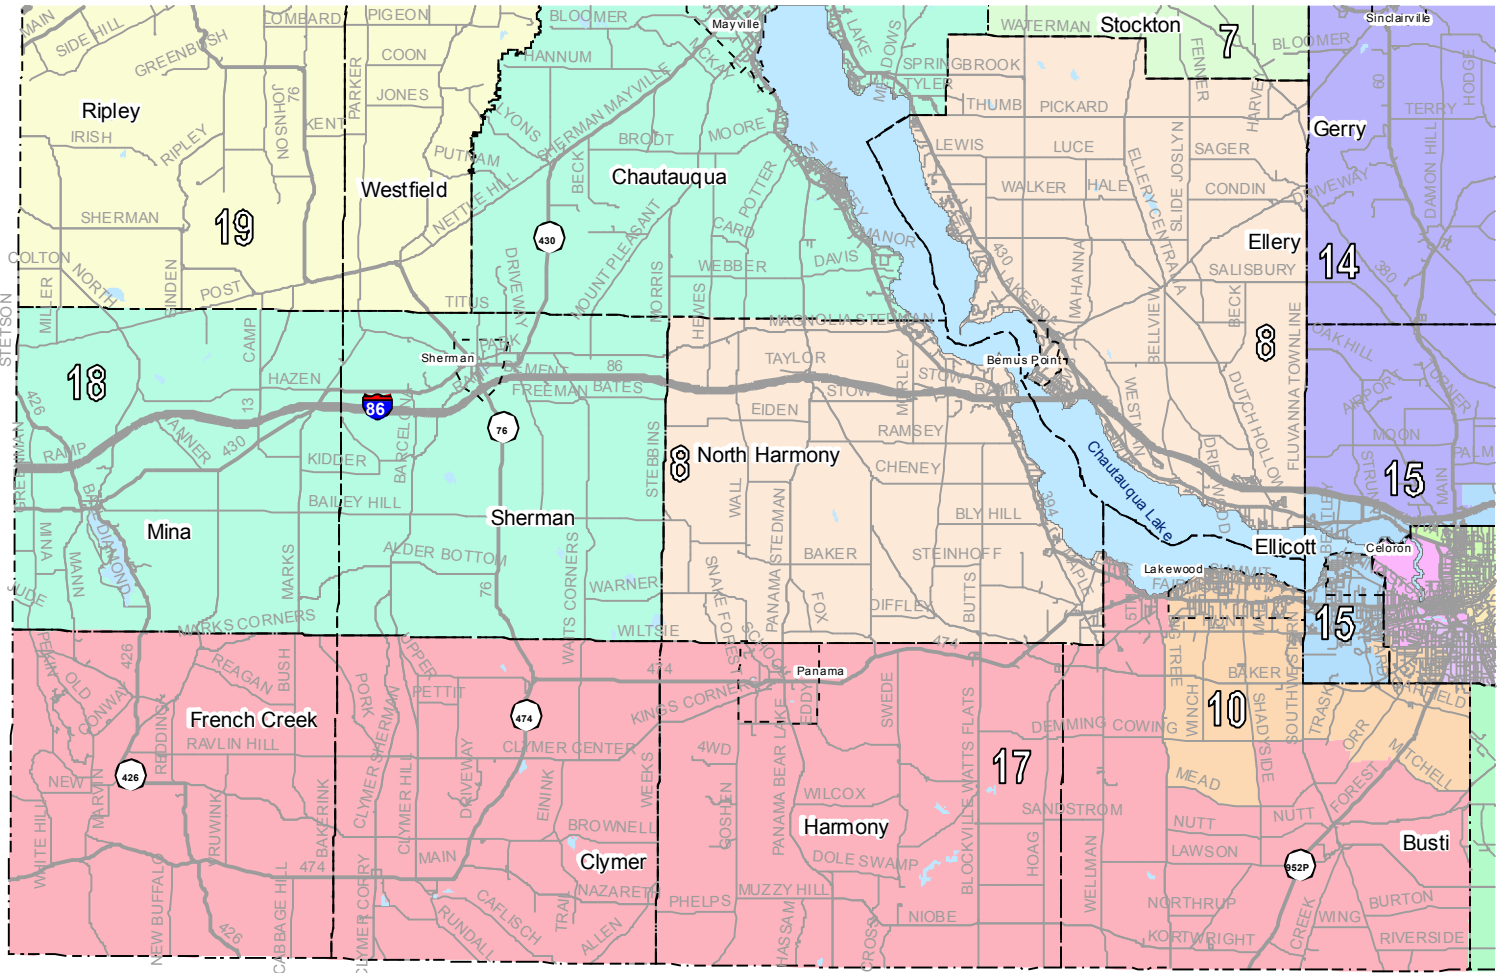

Chautauqua County, New York

LEGISLATIVE DISTRICT 17

Legend

Legislative Districts	Roads	Villages
1	7	Towns
2	8	Interstate
3	9	State
4	10	U.S.
5	11	County
6	12	Water Body
	13	

Chautauqua County - District 17
Legislative Redistricting - 2010 Census
Local Law Introductory No. 6-12
Filed with Clerk of the County Legislature - 10/12/12