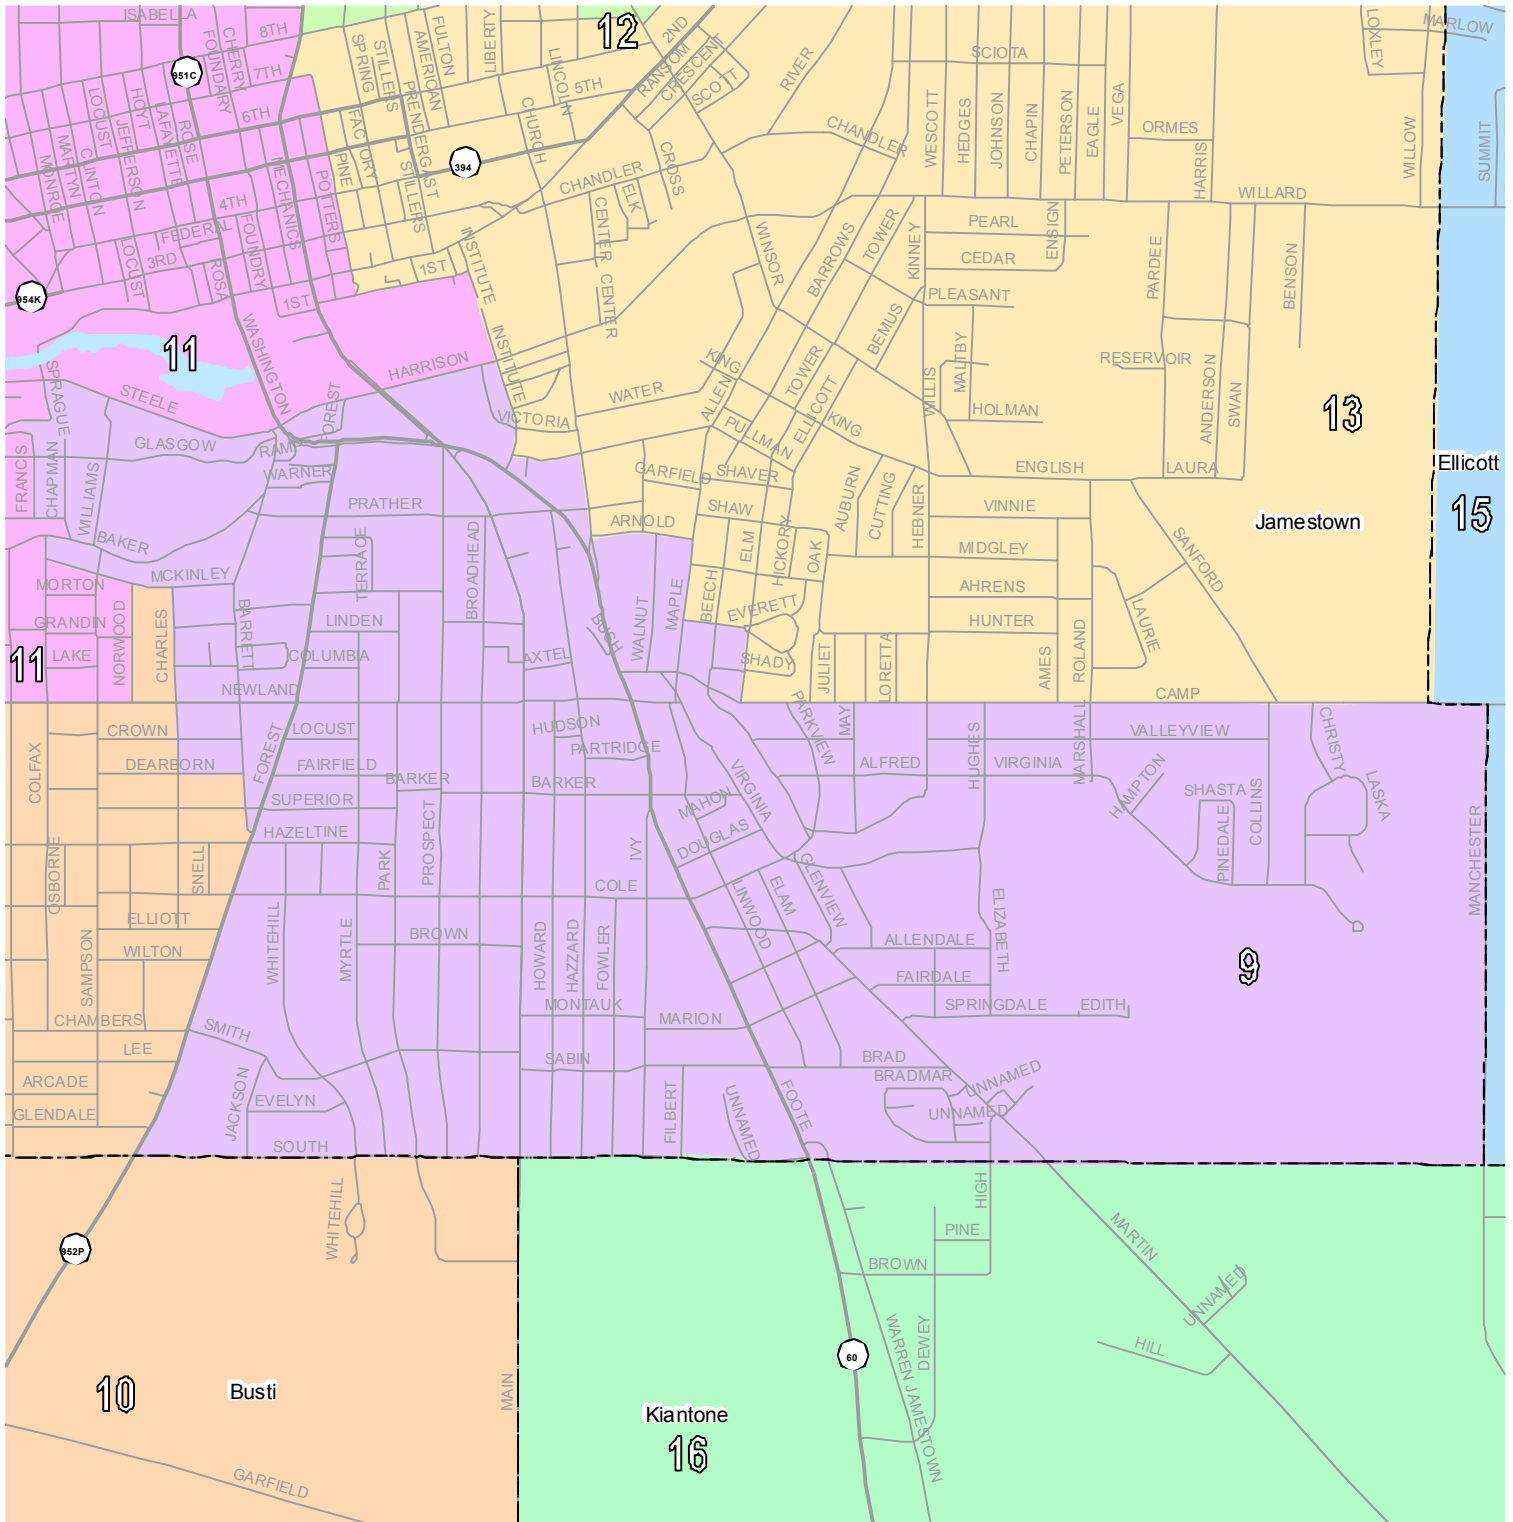

Chautauqua County, New York

LEGISLATIVE DISTRICT 8

Legend

Legislative Districts	7	14	Roads	▭ Villages
1	8	15	— Interstate	▭ Towns
2	9	16	— State	— StreetSegmentPublic_Clip1
3	10	17	— U.S.	▭ Water Body
4	11	18	— County	
5	12	19		
6	13			

Legend

- | | | | |
|------------------------------|----|----|------------|
| Legislative Districts | 7 | 14 | Villages |
| 1 | 8 | 15 | Towns |
| 2 | 9 | 16 | Streets |
| 3 | 10 | 17 | U.S. |
| 4 | 11 | 18 | County |
| 5 | 12 | 19 | Water Body |
| 6 | 13 | | |