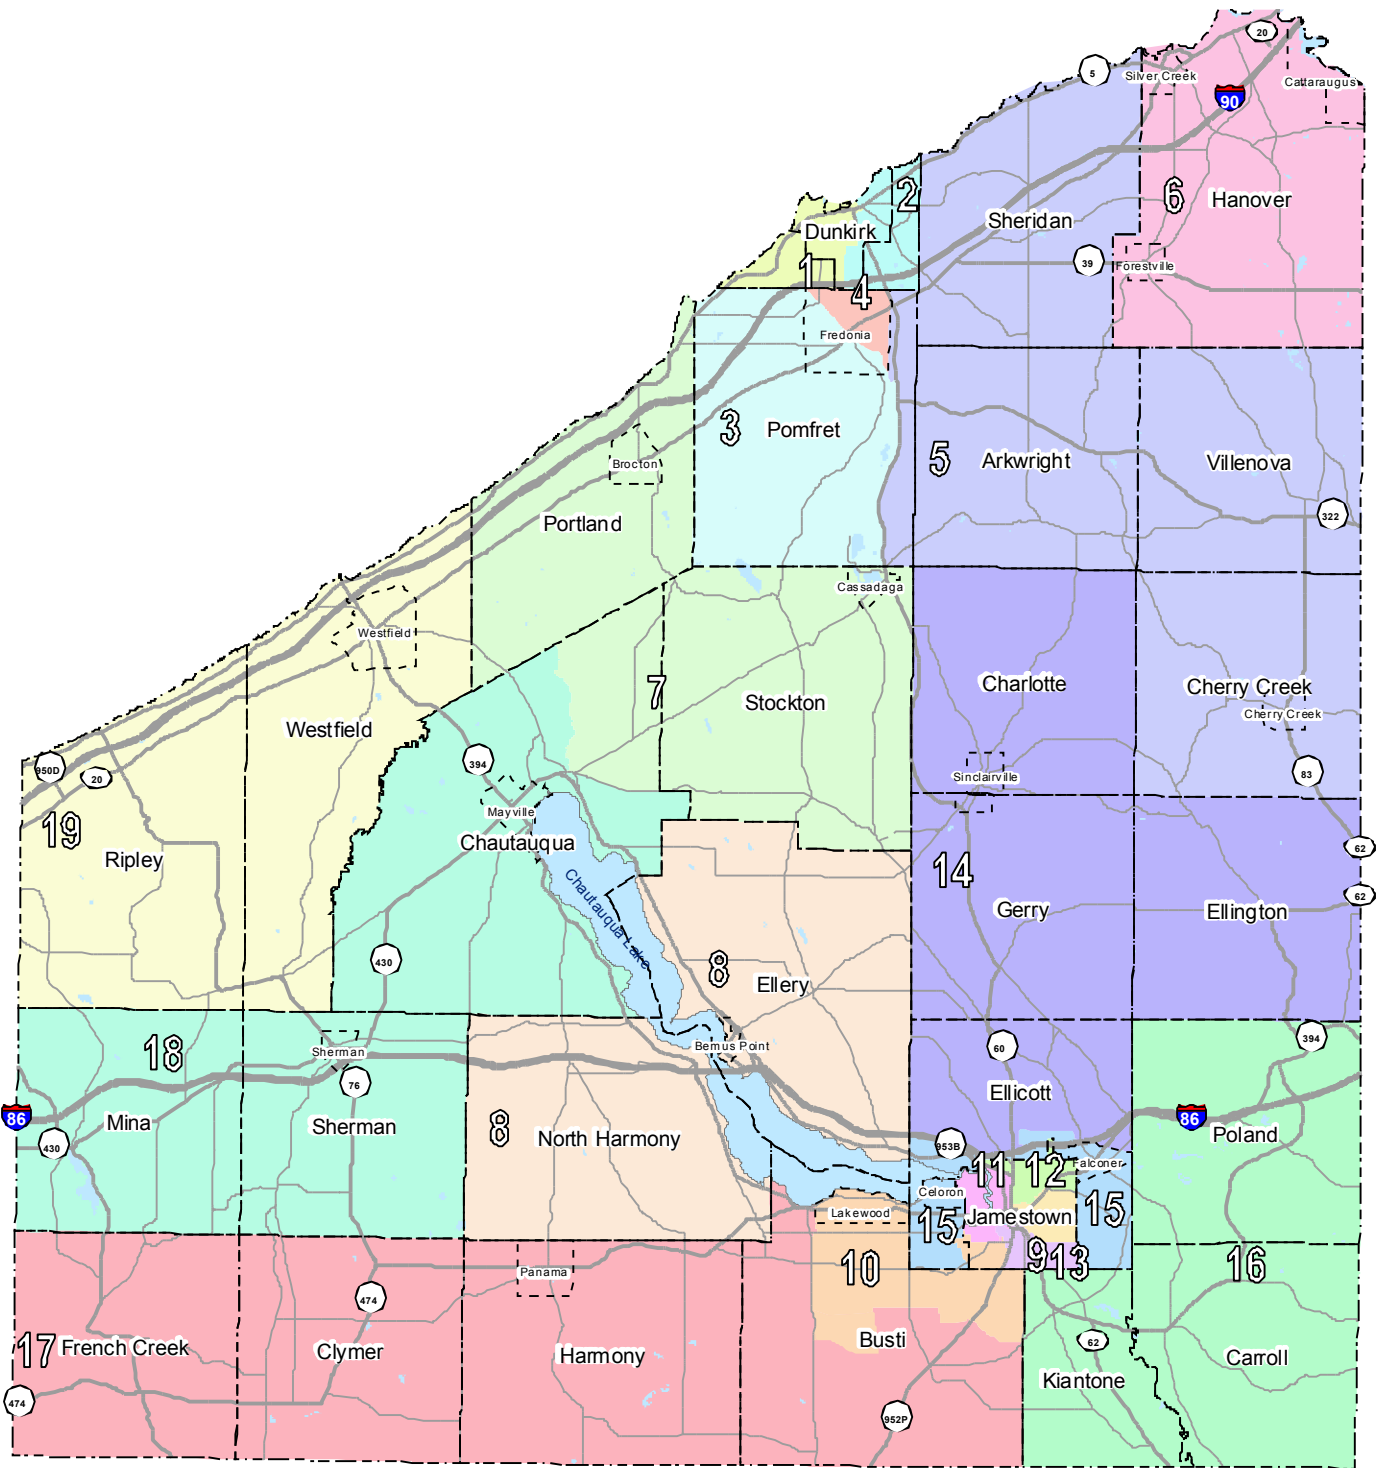

Chautauqua County, New York LEGISLATIVE DISTRICTS

Legend

Legislative Districts	7	14	Roads	Villages
1	8	15	Interstate	Towns
2	9	16	State	Water Body
3	10	17	U.S.	
4	11	18	County	
5	12	19		
6	13			

Chautauqua County - Entire County
 Legislative Redistricting - 2010 Census
 Local Law Introductory No. 6-12
 Filed with Clerk of the County Legislature - 10/12/12

Chautauqua County, New York LEGISLATIVE DISTRICT 1

Legend

Legislative Districts	7	14 Roads	⬜ Villages
1	8	15 Interstate	⬜ Towns
2	9	16 State	— Streets
3	10	17 U.S.	⬜ Water Body
4	11	18 County	
5	12	19	
6	13		

0 0.1250.25 0.5 0.75 1 Miles

Chautauqua County - District 1
 Legislative Redistricting - 2010 Census
 Local Law Introductory No. 6-12
 Filed with Clerk of the County Legislature - 10/12/12

Chautauqua County, New York

LEGISLATIVE DISTRICT 2

Legend

Legislative Dis tricts	14 Roads	Villages
1	15	Towns
2	16	Streets
3	17	Water Body
4	18	
5	19	
6		
7		
8		
9		
10		
11		
12		
13		

0 0.1250.25 0.5 0.75 1 Miles

Chautauqua County - District 2
 Legislative Redistricting - 2010 Census
 Local Law Introductory No. 6-12
 Filed with Clerk of the County Legislature - 10/12/12