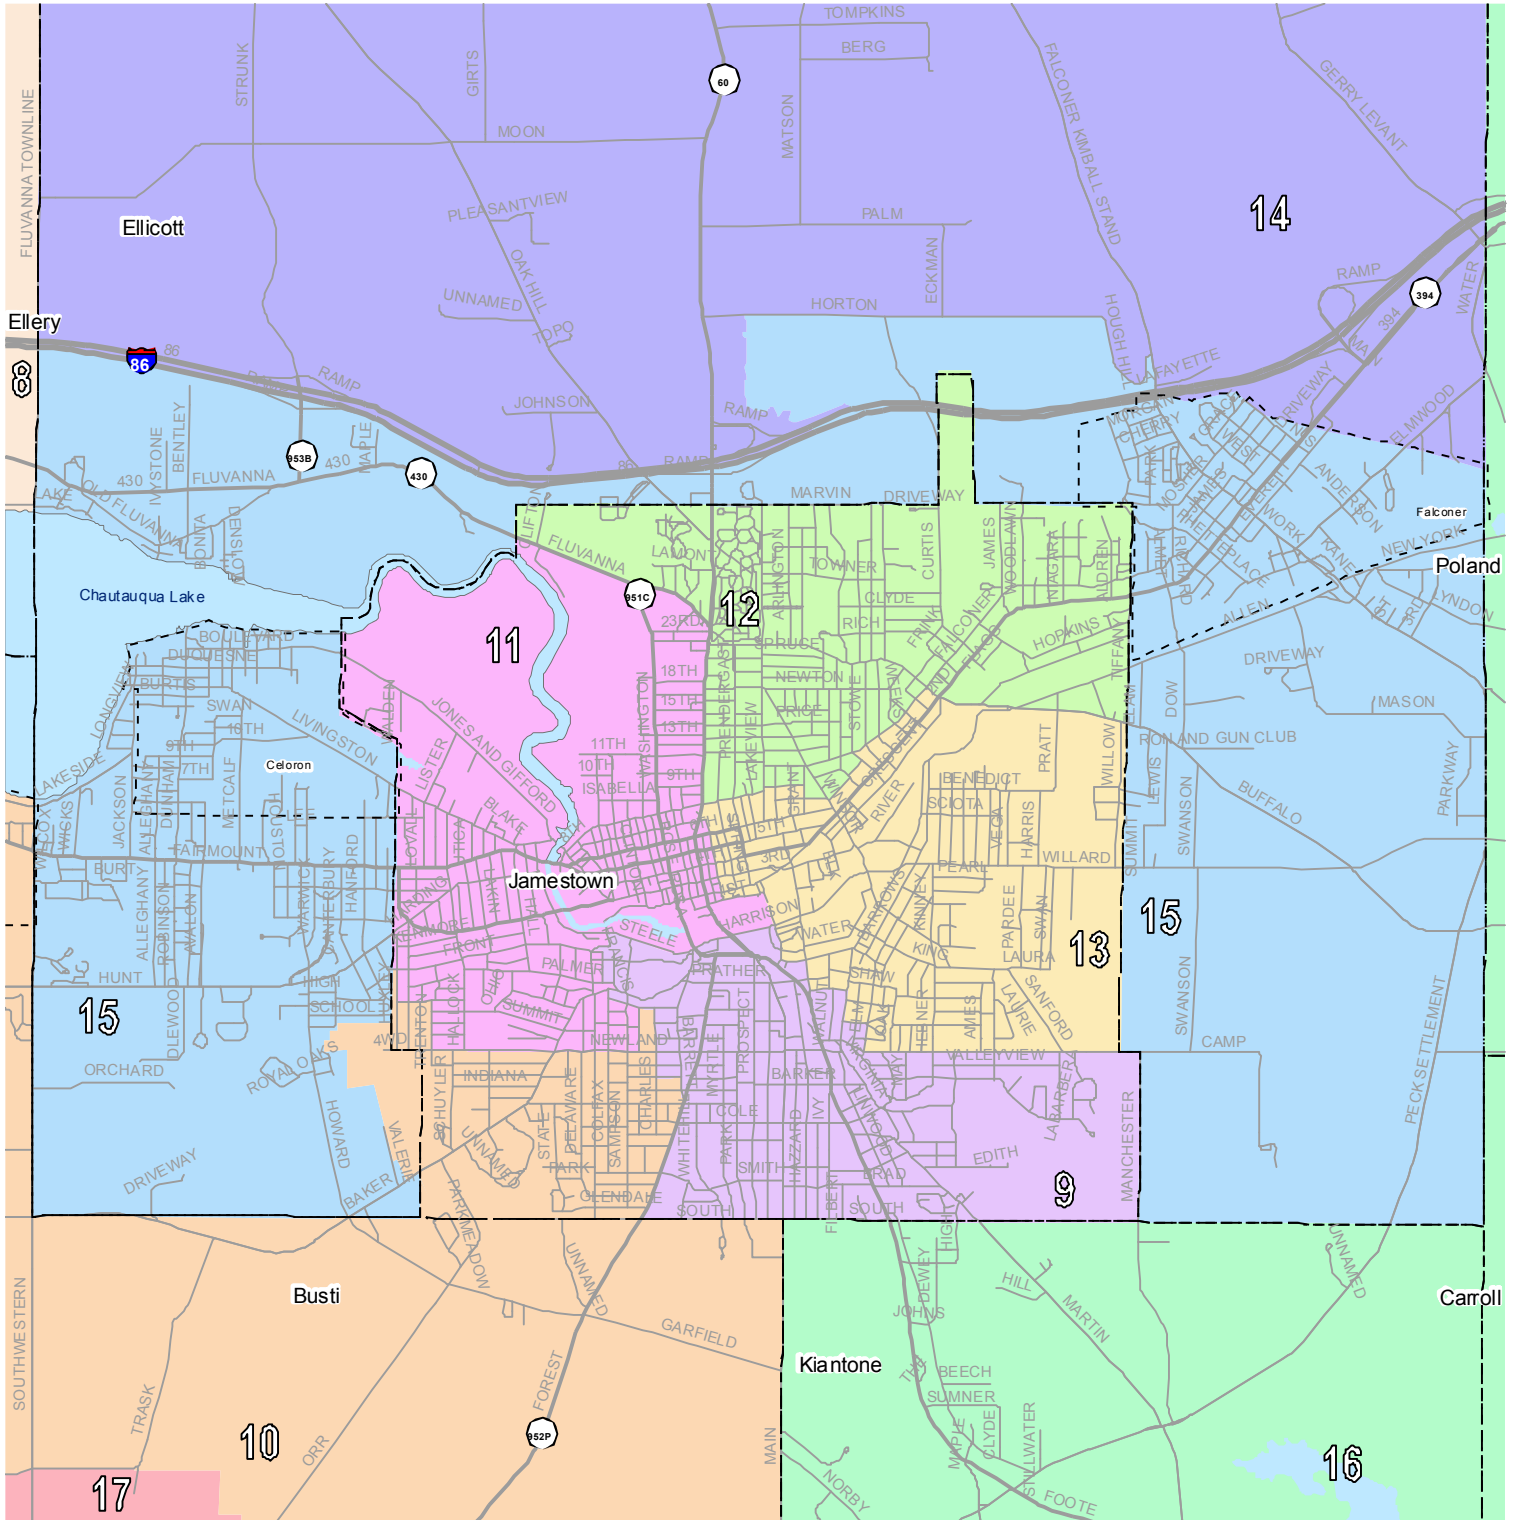

Chautauqua County, New York

LEGISLATIVE DISTRICT 15

Legend

Legislative Districts	7	14	Roads	Villa ges
1	8	15	Interstate	Towns
2	9	16	State	Streets
3	10	17	U.S.	Water Body
4	11	18	County	
5	12	19		
6	13			

Chautauqua County - District 15
Legislative Redistricting - 2010 Census
Local Law Introductory No. 6-12
Filed with Clerk of the County Legislature - 10/12/12