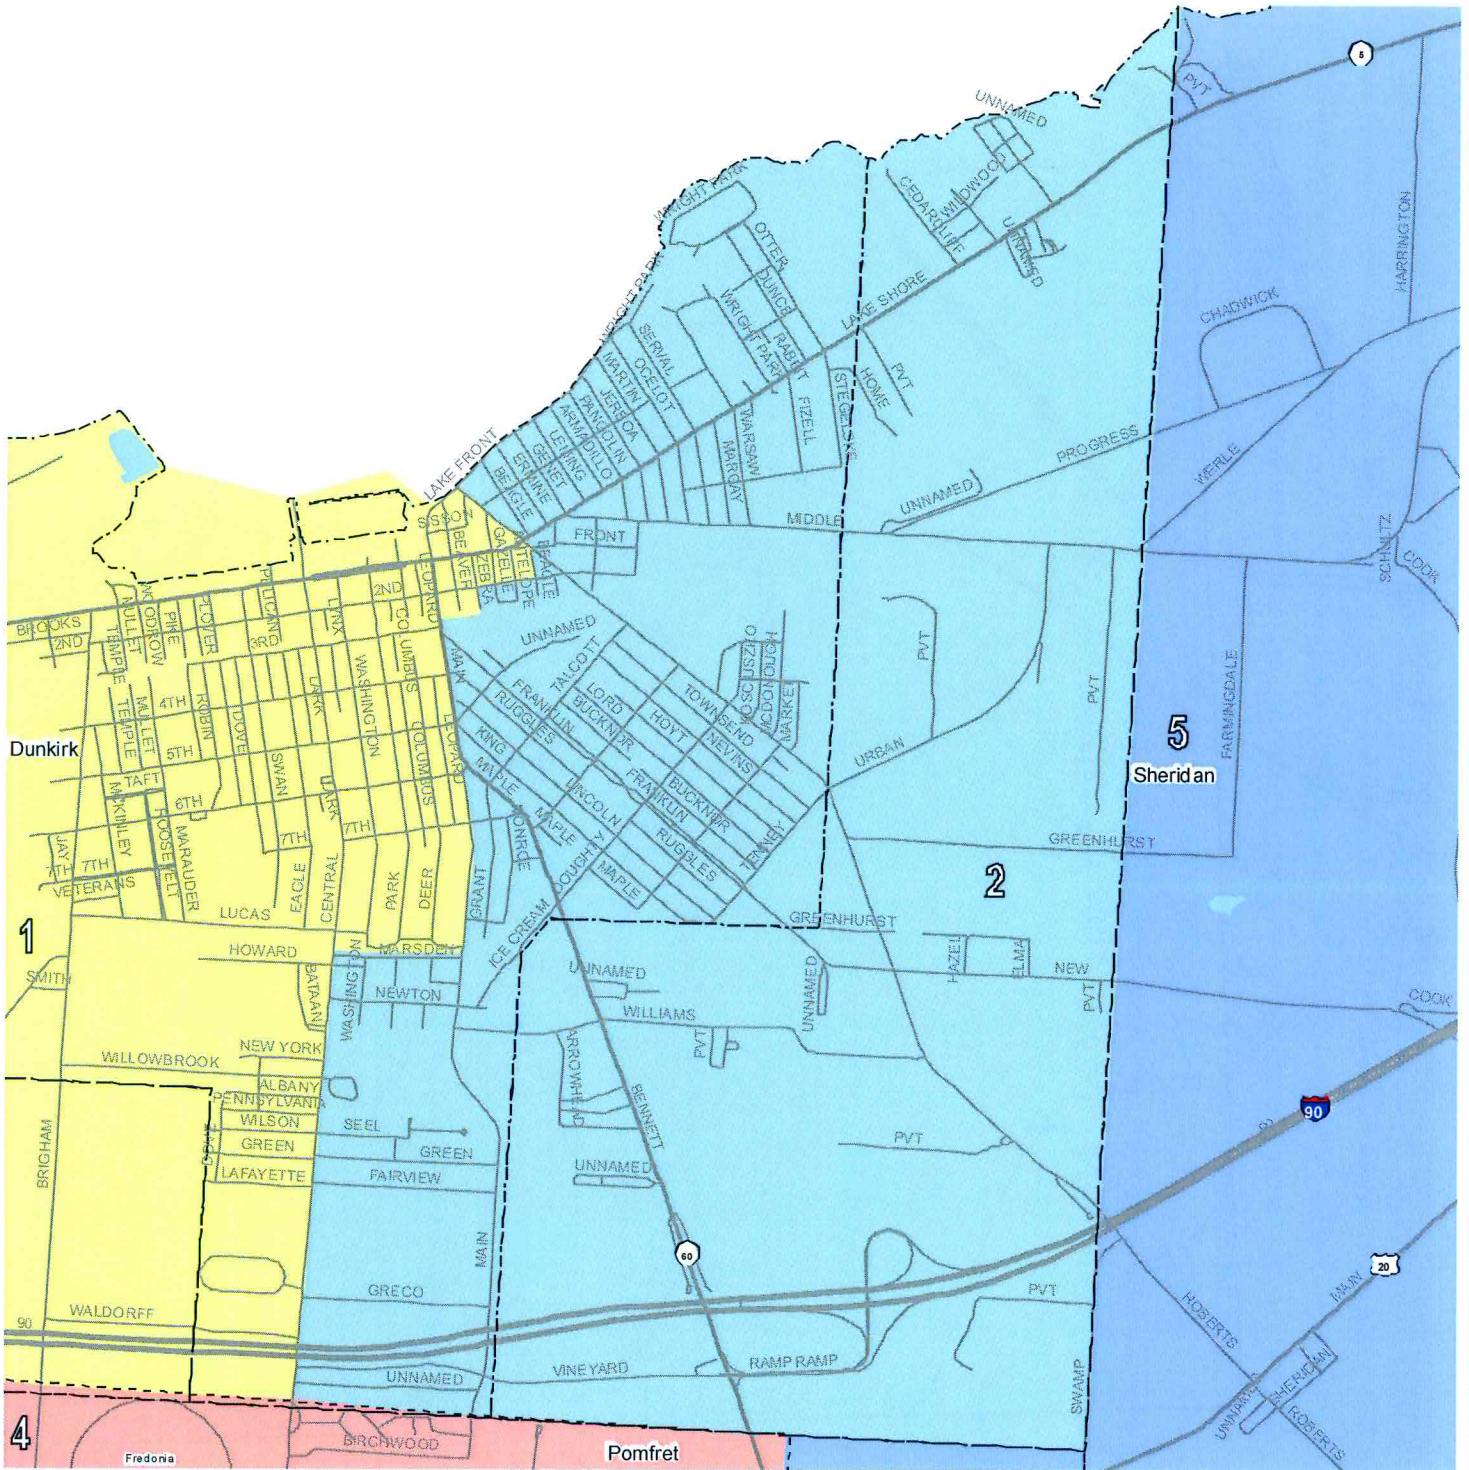

0 0.1250.25 0.5 0.75 1 Miles

Chautauqua County - District 1
 Legislative Redistricting - 2010 Census
 Local Law Introductory No. 6-12
 Filed with Clerk of the County Legislature - 10/12/12

Chautauqua County, New York

LEGISLATIVE DISTRICT 2

Legend

Legislative Dis tricts	14 Roads	Villages
1	15	Towns
2	16	Streets
3	17	Water Body
4	18	
5	19	
6		
7		
8		
9		
10		
11		
12		
13		

0 0.1250.25 0.5 0.75 1 Miles

Chautauqua County - District 2
 Legislative Redistricting - 2010 Census
 Local Law Introductory No. 6-12
 Filed with Clerk of the County Legislature - 10/12/12