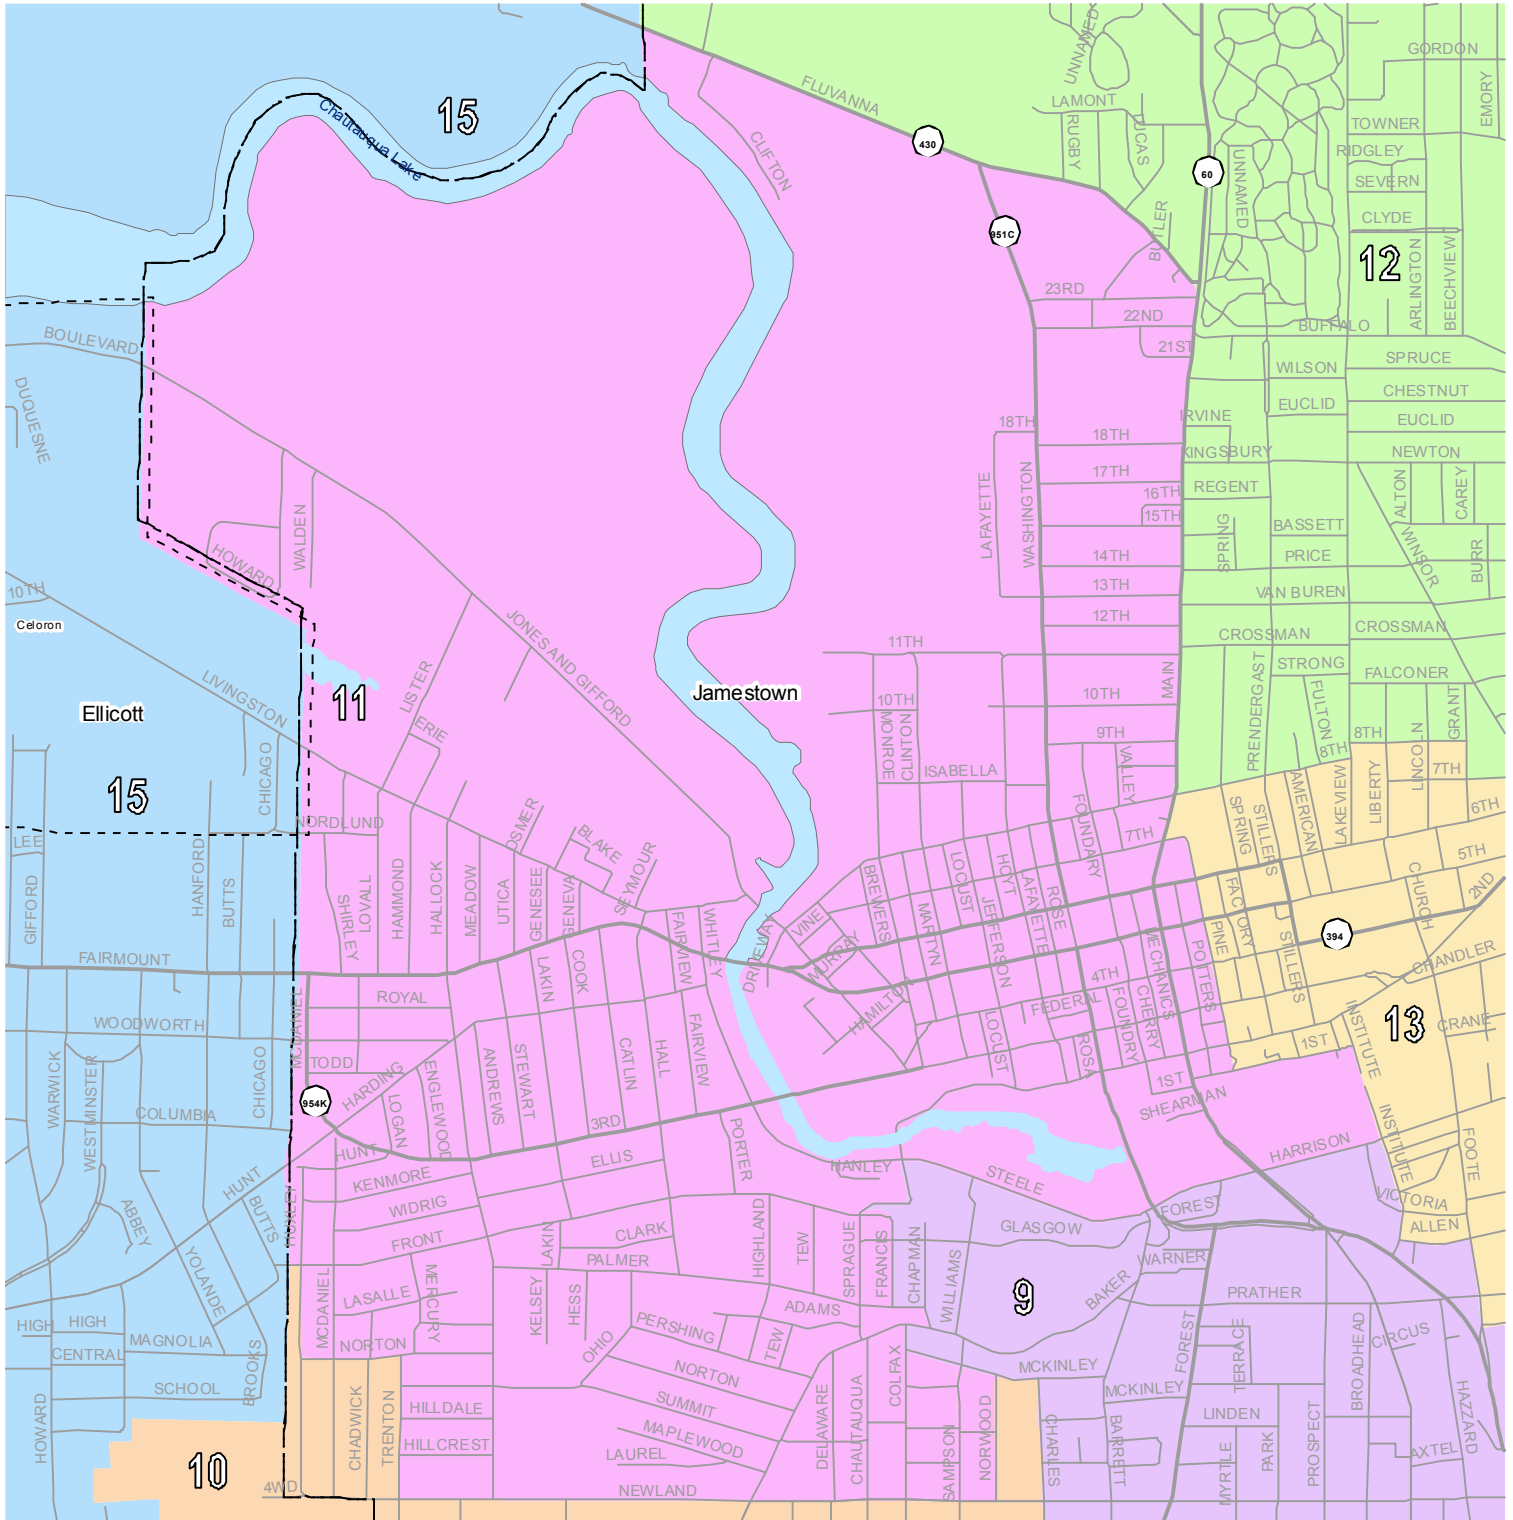

Legend

Legislative Districts	7	14	Roads	—	Villages
1	8	15	— Interstate	—	Towns
2	9	16	— State	—	Streets
3	10	17	— U.S.	—	Water Body
4	11	18	— County		
5	12	19			
6	13				

Chautauqua County - District 10
 Legislative Redistricting - 2010 Census
 Local Law Introductory No. 6-12
 Filed with Clerk of the County Legislature - 10/12/12

Chautauqua County, New York

LEGISLATIVE DISTRICT 11

Legend

Legislative Districts	Roads	Villages
1	14 Interstate	Towns
2	15 State	Streets
3	16 U.S.	Water Body
4	17 County	
5	18	
6	19	
	20	
	21	
	22	
	23	
	24	
	25	
	26	
	27	
	28	
	29	
	30	
	31	
	32	
	33	
	34	
	35	
	36	
	37	
	38	
	39	
	40	
	41	
	42	
	43	
	44	
	45	
	46	
	47	
	48	
	49	
	50	