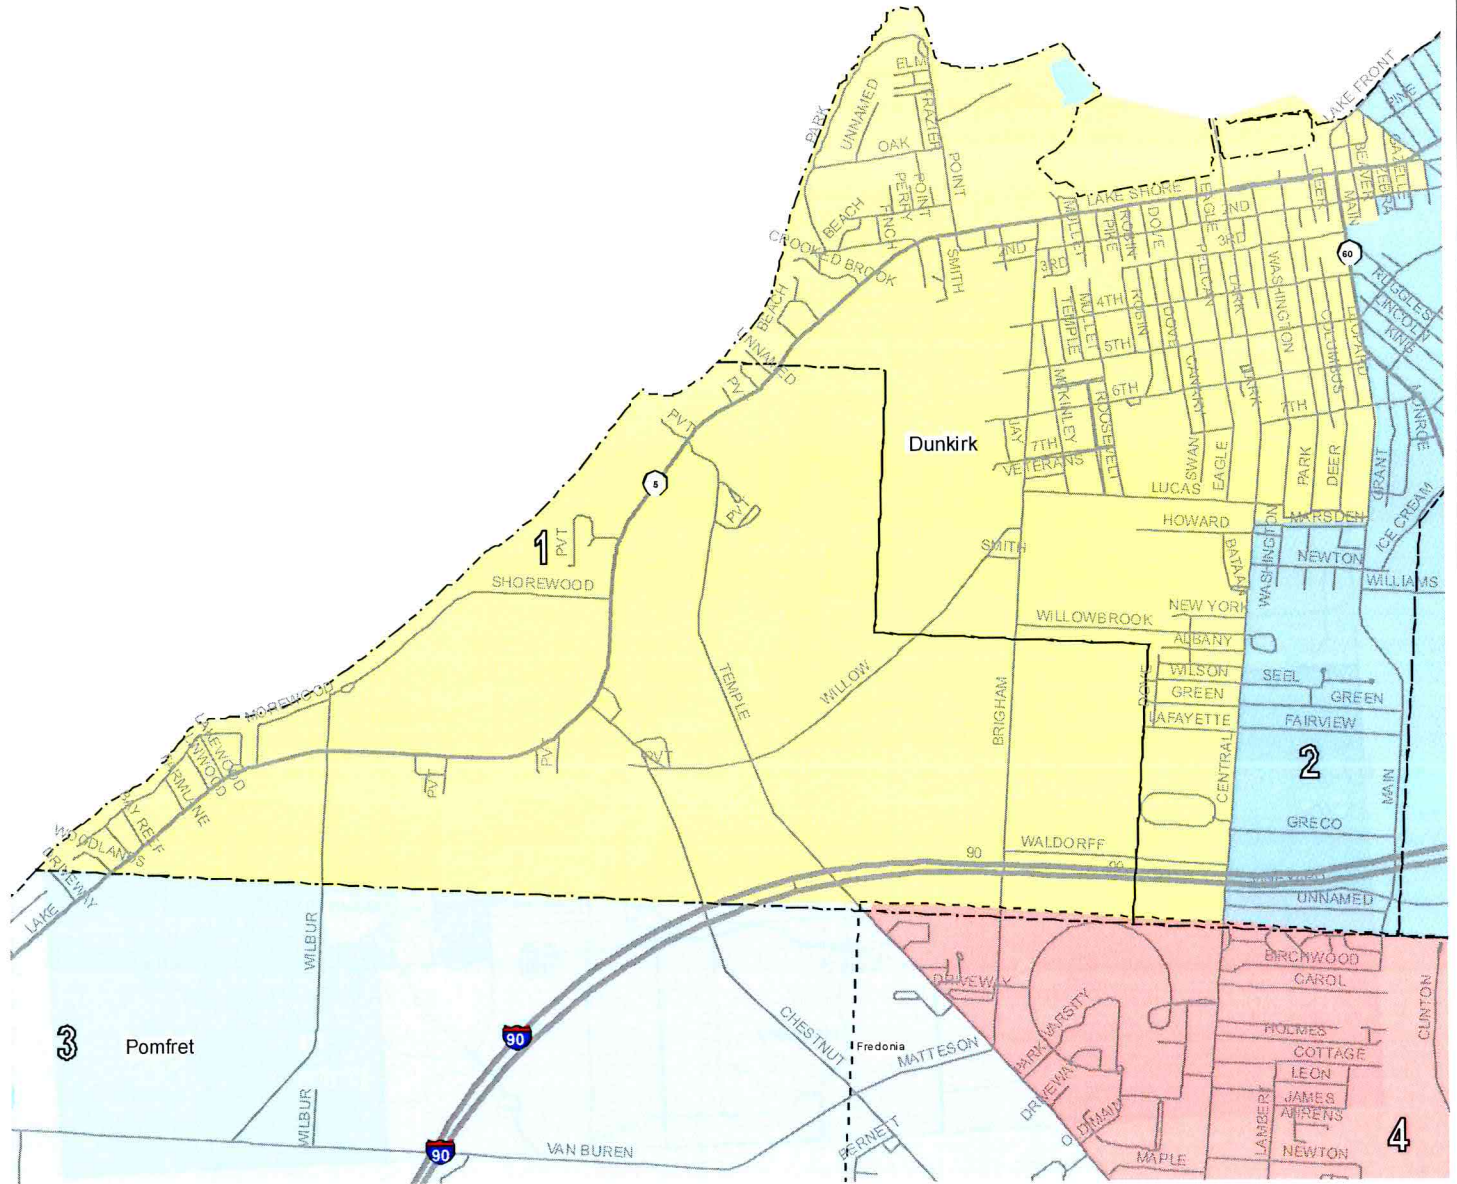

Chautauqua County, New York LEGISLATIVE DISTRICT 1

Legend

Legislative Districts	7	14 Roads	⬜ Villages
1	8	15 Interstate	⬜ Towns
2	9	16 State	— Streets
3	10	17 U.S.	⬜ Water Body
4	11	18 County	
5	12	19	
6	13		

0 0.1250.25 0.5 0.75 1 Miles

Chautauqua County - District 1
Legislative Redistricting - 2010 Census
Local Law Introductory No. 6-12
Filed with Clerk of the County Legislature - 10/12/12