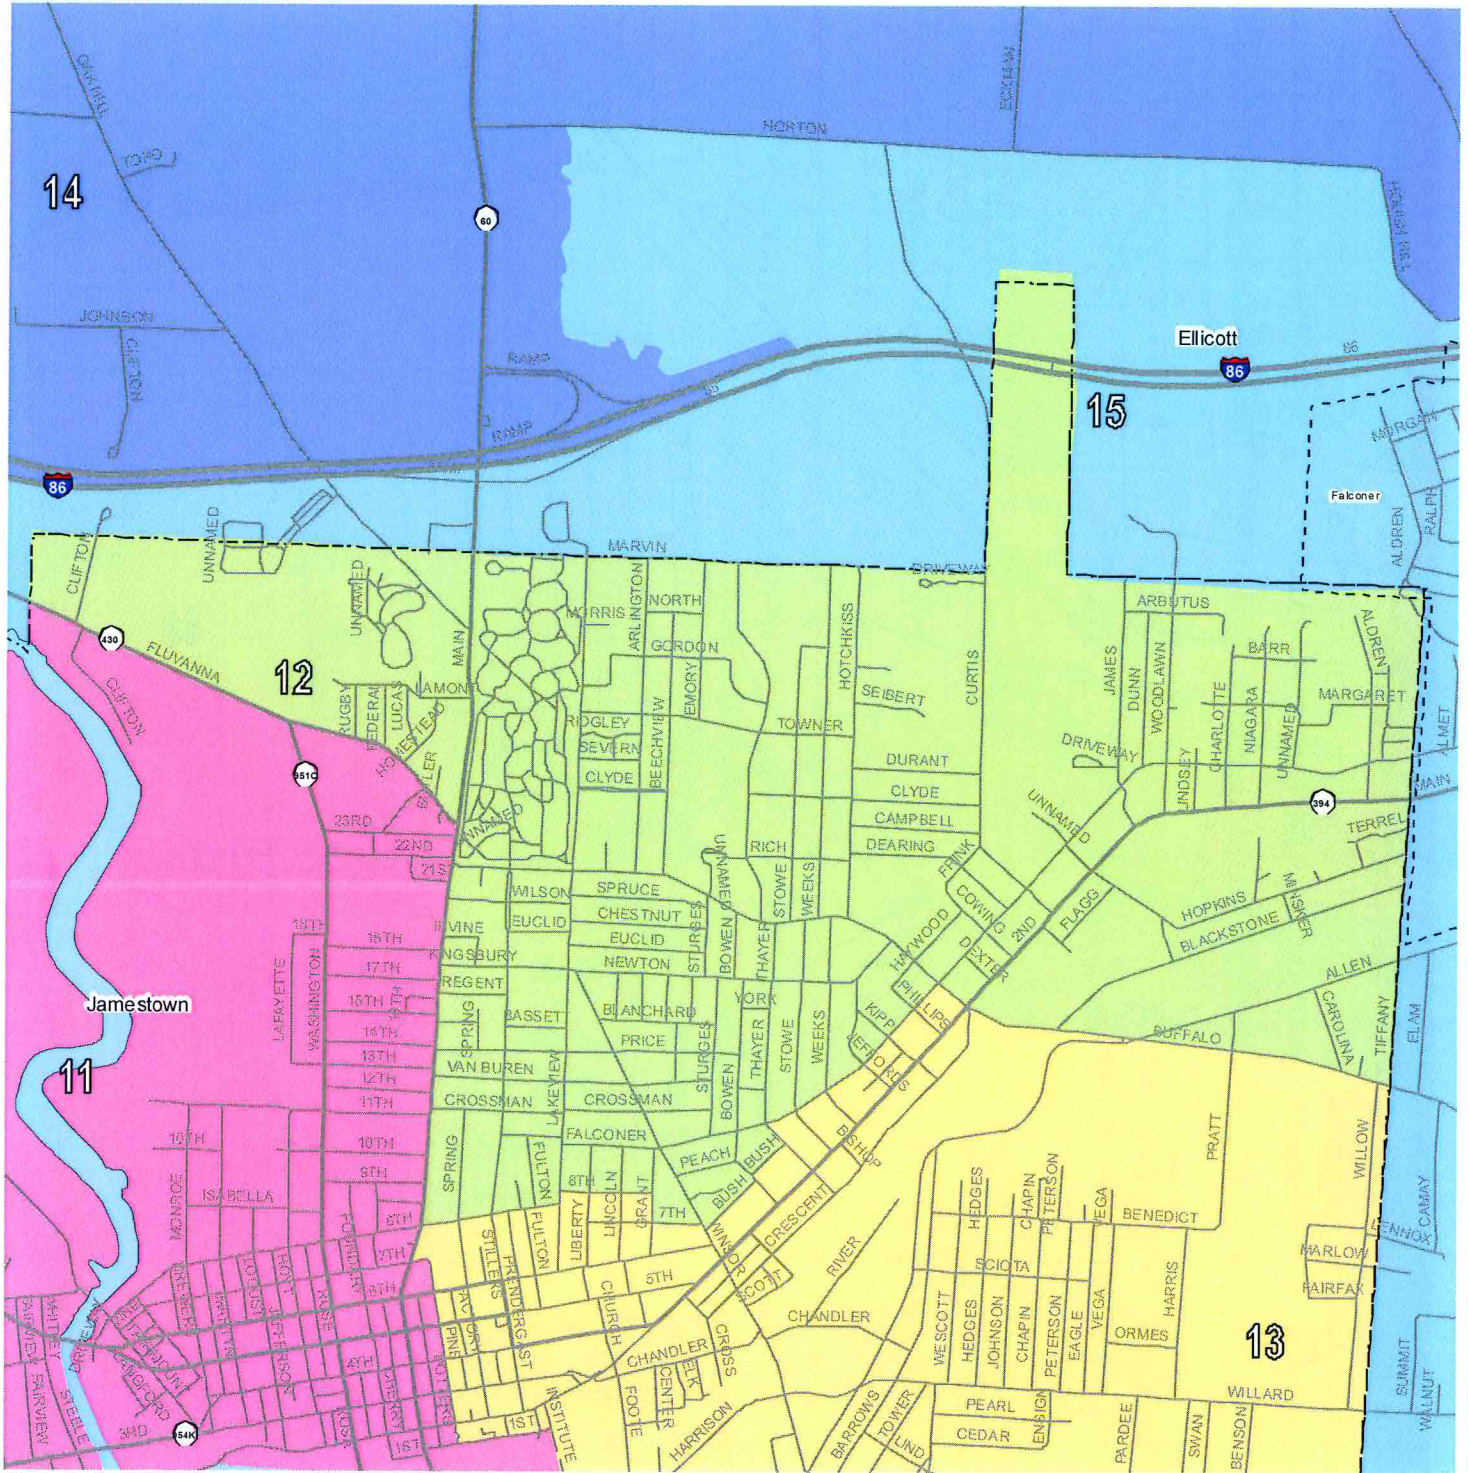

Chautauqua County, New York

LEGISLATIVE DISTRICT 12

Legend

1	2	3	4	5	6	7	8	9	10	11	12	13	14	15	16	17	18	19
Legislative Dis tricts													Roads		Villages		Towns	
													Interstate		Streets		Water Body	
													State		U.S.		County	

Chautauqua County - District 12
Legislative Redistricting - 2010 Census
Local Law Introductory No. 6-12
Filed with Clerk of the County Legislature - 10/12/12