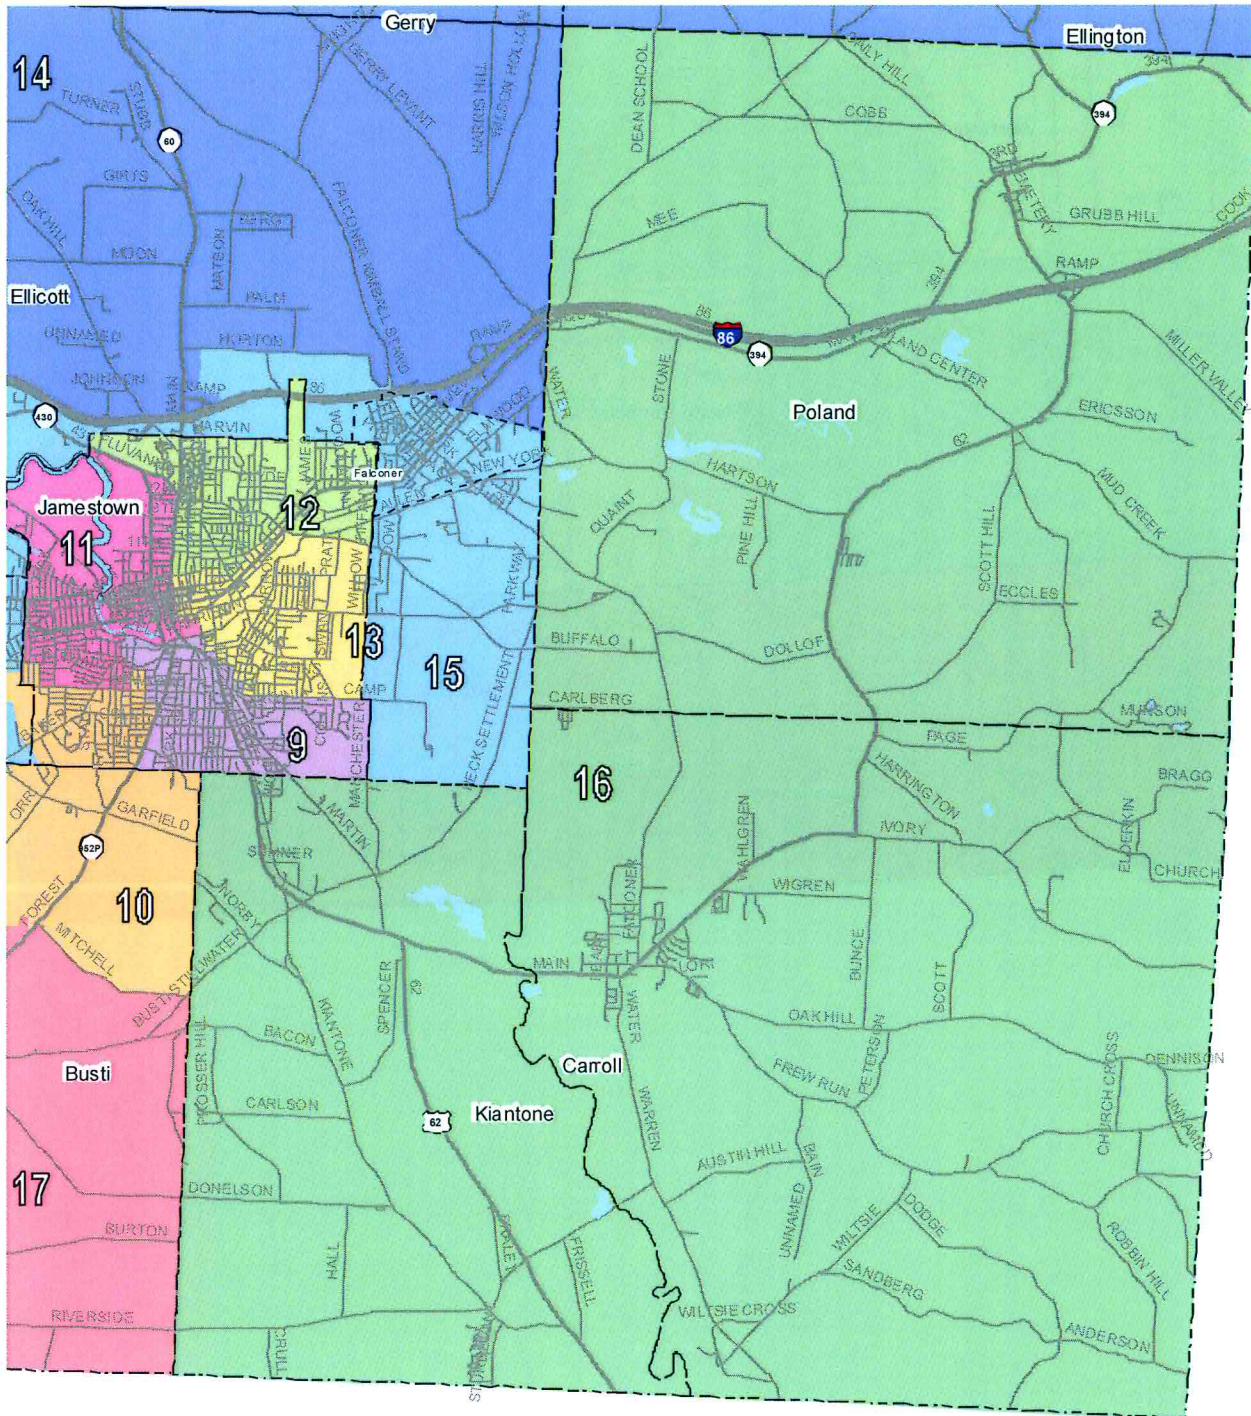

Chautauqua County, New York

LEGISLATIVE DISTRICT 16

Legend

Legislative Districts	7	14	Roads	—	Villages
1	8	15	— Interstate	—	Towns
2	9	16	— State	—	Streets
3	10	17	— U.S.	—	Water Body
4	11	18	— County		
5	12	19			
6	13				

Chautauqua County - District 16
Legislative Redistricting - 2010 Census
Local Law Introductory No. 6-12
Filed with Clerk of the County Legislature - 10/12/12