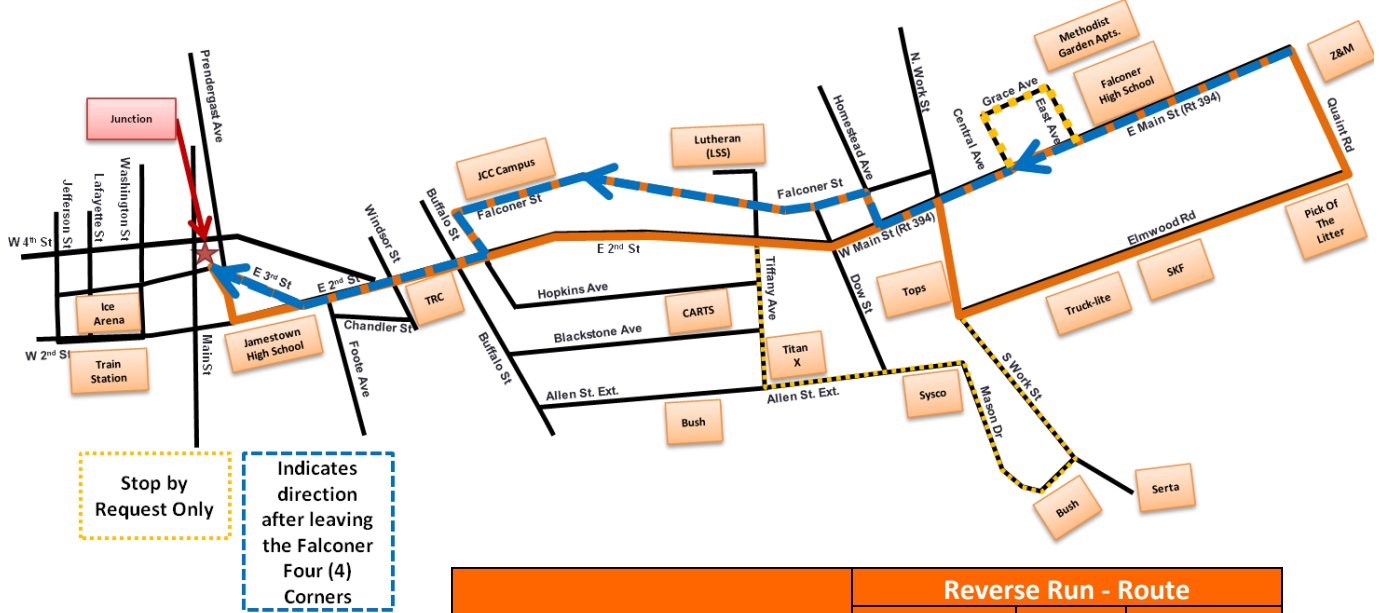

Jamestown City Route Falconer (Orange)

Scheduled Stops	Reverse Run - Route		
	22	22	20
Junction (215 E 3RD ST)	6:00	7:30	2:15
E 2nd St and Foote Ave	6:04	7:34	2:19
Passages		7:35	2:20
E 2nd St and Buffalo St	6:06	7:36	2:21
E 2nd St and Hopkins Ave	6:07	7:37	2:22
JCC	6:09	7:39	2:24
Falconer St and Tiffany Ave	6:10	7:40	2:25
Falconer St and N Work St	6:11	7:41	2:26
Falconer Budget Inn	6:13	7:43	2:28
MRC / TruckLite	6:18	7:48	2:33
E Elmwood Ave and S Work St	6:20	7:50	2:35
Mason Drive	By Request		By Request
Tiffany Ave and E 2nd St	6:25	7:55	2:40
E 2nd St and Buffalo St	6:28	7:58	2:43
E 2nd St and Foote Ave	6:30	8:00	2:45
Junction (215 E 3RD ST)	6:40	8:10	2:55

Scheduled Stops	Route										
	20	20	22	20	22	20	22	20	22	22	20
Junction (215 E 3RD ST)	6:30	8:15	9:00	9:45	10:30	11:15	12:00	12:45	1:30	3:00	3:45
E 2nd St and Foote Ave	6:33	8:18	9:03	9:48	10:33	11:18	12:03	12:48	1:33	3:03	3:48
Passages	6:35	8:20	9:05	9:50	10:35	11:20	12:05	12:50	1:35	3:05	3:50
E 2nd St and Buffalo St	6:36	8:21	9:06	9:51	10:36	11:21	12:06	12:51	1:36	3:06	3:51
E 2nd St and Tiffany Ave	6:38	8:23	9:08	9:53	10:38	11:23	12:08	12:53	1:38	3:08	3:53
Mason Drive	By Request									By Request	By Request
E Elmwood Ave and S Work St	6:43	8:25	9:10	9:55	10:40	11:25	12:10	12:55	1:40	3:10	3:55
MRC / Trucklite	6:44	8:26	9:11	9:56	10:41	11:26	12:11	12:56	1:41	3:11	3:56
Methodist Garden Apts.	By Request	S	S	S	S	S	S	S	S	S	S
Falconer 4 Corners (Gas Station)	6:55	8:40	9:25	10:10	10:55	11:40	12:25	1:10	1:55	3:25	4:10
JCC	7:00	8:45	9:30	10:15	11:00	11:45	12:30	1:15	2:00	3:30	4:15
E 2nd St and Buffalo St	7:03	8:48	9:33	10:18	11:03	11:48	12:33	1:18	2:03	3:30	4:18
E 2nd St and Foote Ave	7:04	8:49	9:34	10:19	11:04	11:49	12:34	1:19	2:04	3:31	4:19
Junction (215 E 3RD ST)	7:30	9:00	9:45	10:30	11:15	12:00	12:45	1:30	2:15	3:45	4:30