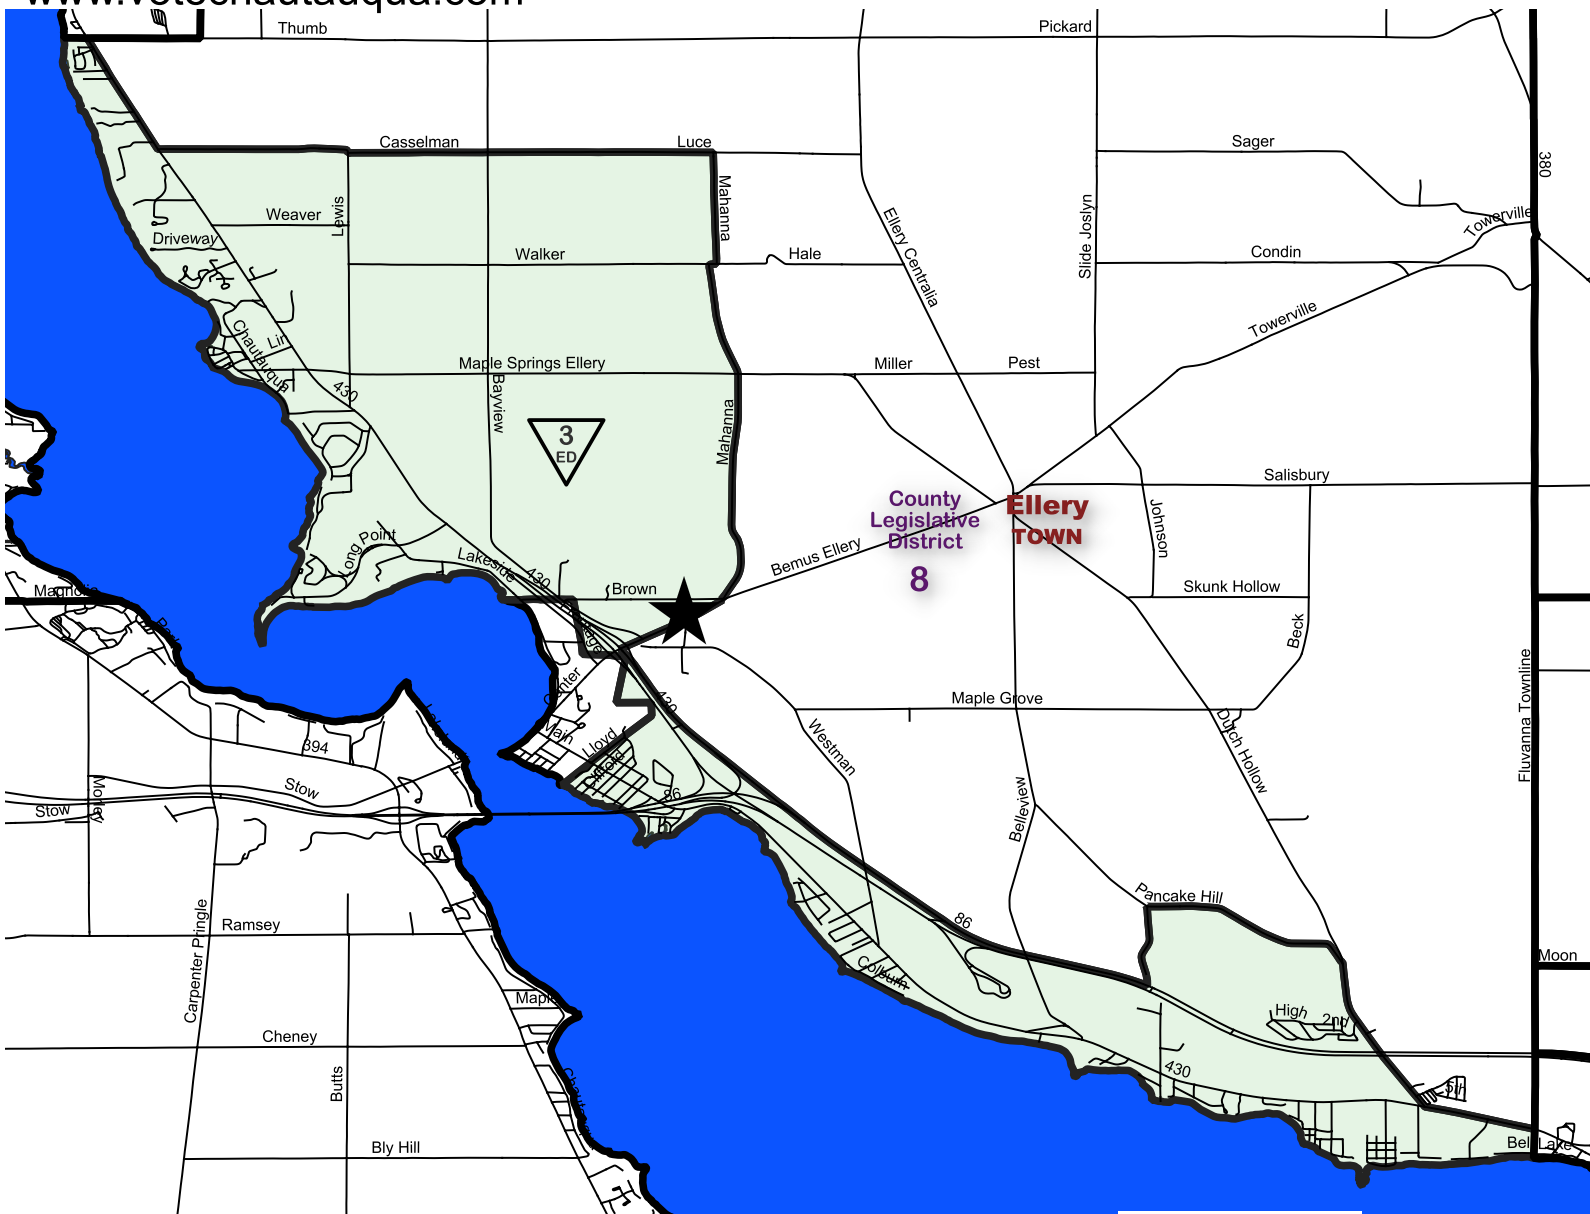

Chautauqua County Board of Elections

Town of Ellery - Election District 3

County Legislative District 8

Chautauqua County Board of Elections
 Hall R Clothier Building
 7 North Erie Street
 Mayville, New York 14757
 Telephone (716) 753-4580
 Fax (716) 753-4111
www.votechautauqua.com

Polling Site:
 Bemus Point United Methodist
 Church
 4954 Bemus Ellery Rd.
 Bemus Point NY 14712

February, 2023

For any questions or concerns please visit: www.votechautauqua.com

Election District
 Boundary Line