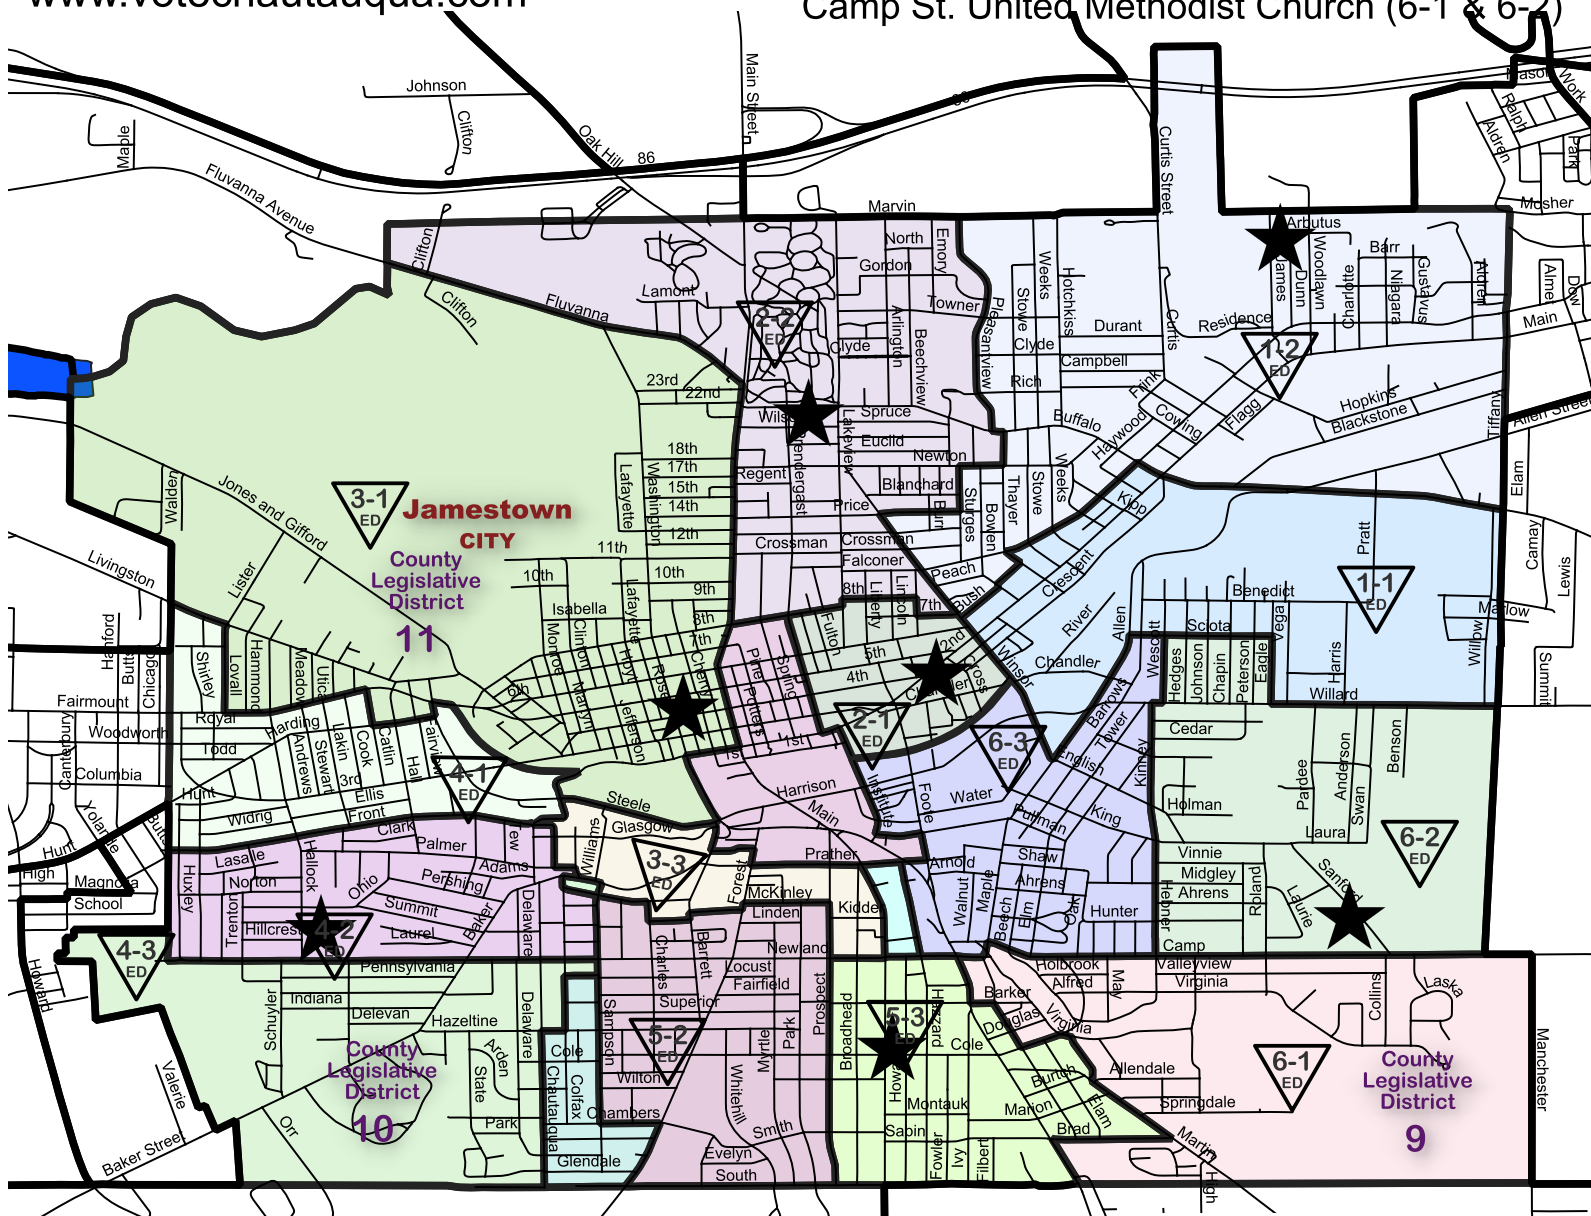

Chautauqua County Board of Elections City of Jamestown

Election District Overview

County Legislative Districts 9, 10, 11, 12 & 13

Chautauqua County Board of Elections
Hall R Clothier Building
7 North Erie Street
Mayville, New York 14757
Telephone (716) 753-4580
Fax (716) 753-4111
www.votechautauqua.com

Polling Site:
IBEW Local 106 (Opposite JCC lot) (Ward 1)
Realife Church (2-1, 6-3 & 6-4)
Christ First UMC (2-2)
DoubleTree by Hilton Hotel (Ward 3)
Hillcrest Baptist Church (Ward 4)
Kidder Memorial UMC (5-1, 5-2 & 5-3)
Camp St. United Methodist Church (6-1 & 6-2)

Election District
Boundary Line